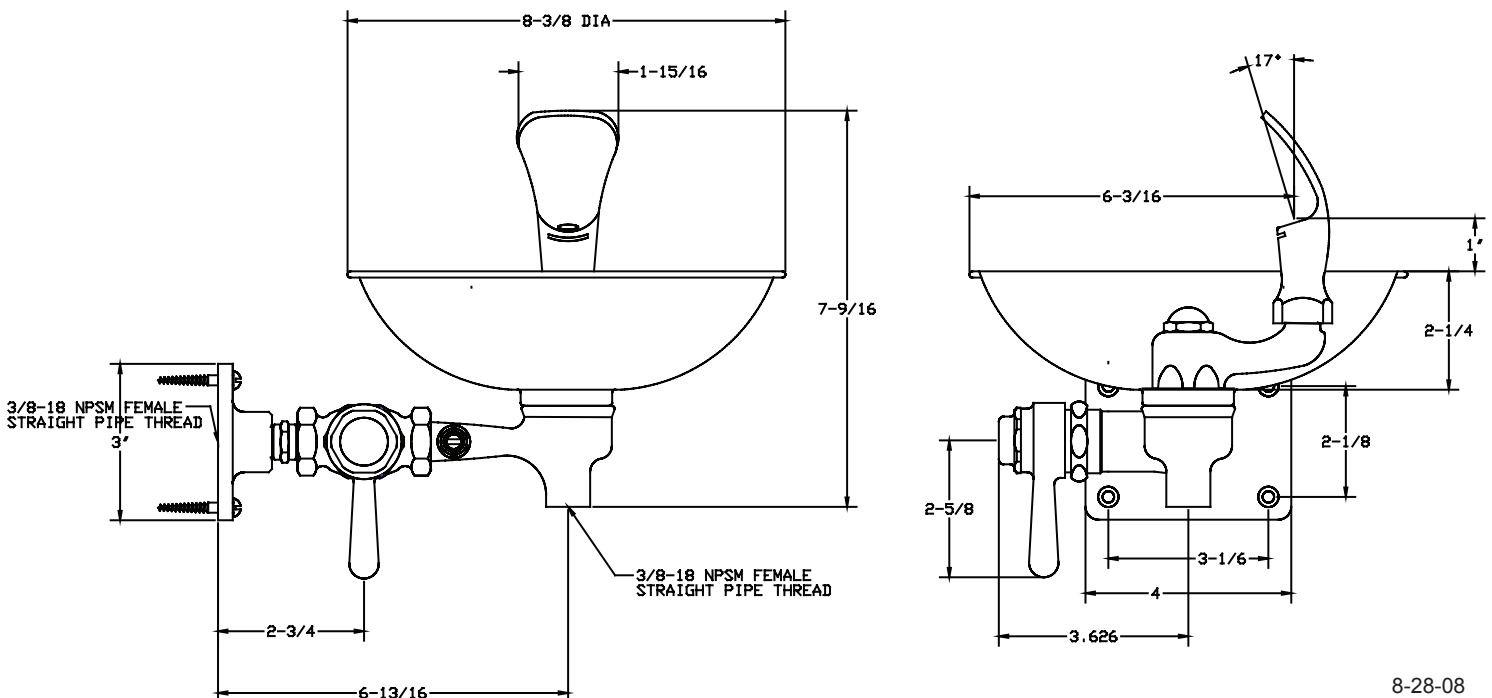

**DRINKING FAUCET**

The drinking faucet has a self closing lever operated valve. The vandal resistant handle ("V" suffix) has a set screw to hold down the cap from being removed. The valve body is cast brass with a replaceable seat. The connecting arm is forged brass with an adjustable restrictor that limits the flow through the faucet. The drinking faucet guard is forged brass with a self draining slot. All of the exterior surfaces of the drinking faucet are polished and chrome plated. A polished chrome plated wall bracket for mounting is available for on the "WB" suffix models.

ANSI/NSF 61/Section 9 Certified  
ASME A112.18.1M

Certified to  
ANSI/NSF 61 Section 9

**0366-HX8WB**

**0366-HX8VWB**

with Vandal-Resistant Lever Handle

**0366-HX8** (Without Wall Bracket)

**0366-HX8V** without Wall Bracket &  
Vandal-Resistant Lever Handle

## Installation Drawing

## Parts Breakdown

**MODEL NOS.**  
**0366-HX8WB 0366-HX8VWB**  
**0366-HX8 0366-HX8V**  
**DRINKING FAUCET**

#	Part #	Description
1	2887	Brass Wall Bracket
2	PF-362-FR	Brass Nipple
3	6900	Brass Body
4	PF-59	Brass Seat
5	433-AN	Nylon Gasket
6	104-02	Brass Seat Washer Screw CP
7	904	Seat Washer
8	PF-7101-AF	Brass Stem
9	1008-B	Stainless Steel Spring
10	PF-70-F	Brass Gland
11	70-D	Stainless Steel Spring
12	PF-33-A	Brass Washer
13	849-G	Packing
14	7106-F	Brass Centerpiece
15	71	Brass Bearings
16	PF-7114-P	Brass Lever Handle
17	33-A	Brass Washer
18	68-HX	Brass Nut
19	PF-67-AC	Celcon Samson Nut
20	69-C	Celcon Sleeve
21	PF-7125	Brass Handle Cap
22	PF-1090-J	Brass Regulator Cap
23	1090-HN	Nylon Gasket
24	PF-756-E	Brass Regulator Stem
25	7071	Brass Body
26	1038-S	O-Ring
27	PF-398-B8	Brass Bowl
28	7074-L	Brass Drain Plate
29	7077	Brass Guard Arm
30	766-B	Brass Locknut
31	944-N	Washer
32	PF-766-D	Brass Jet Shank
33	PF-6946-F	Brass Bubbler Guard
34	1043-FN	Nylon Washer
35	PF-768-D	Brass Cap
36	PF-128-52	Brass Screw