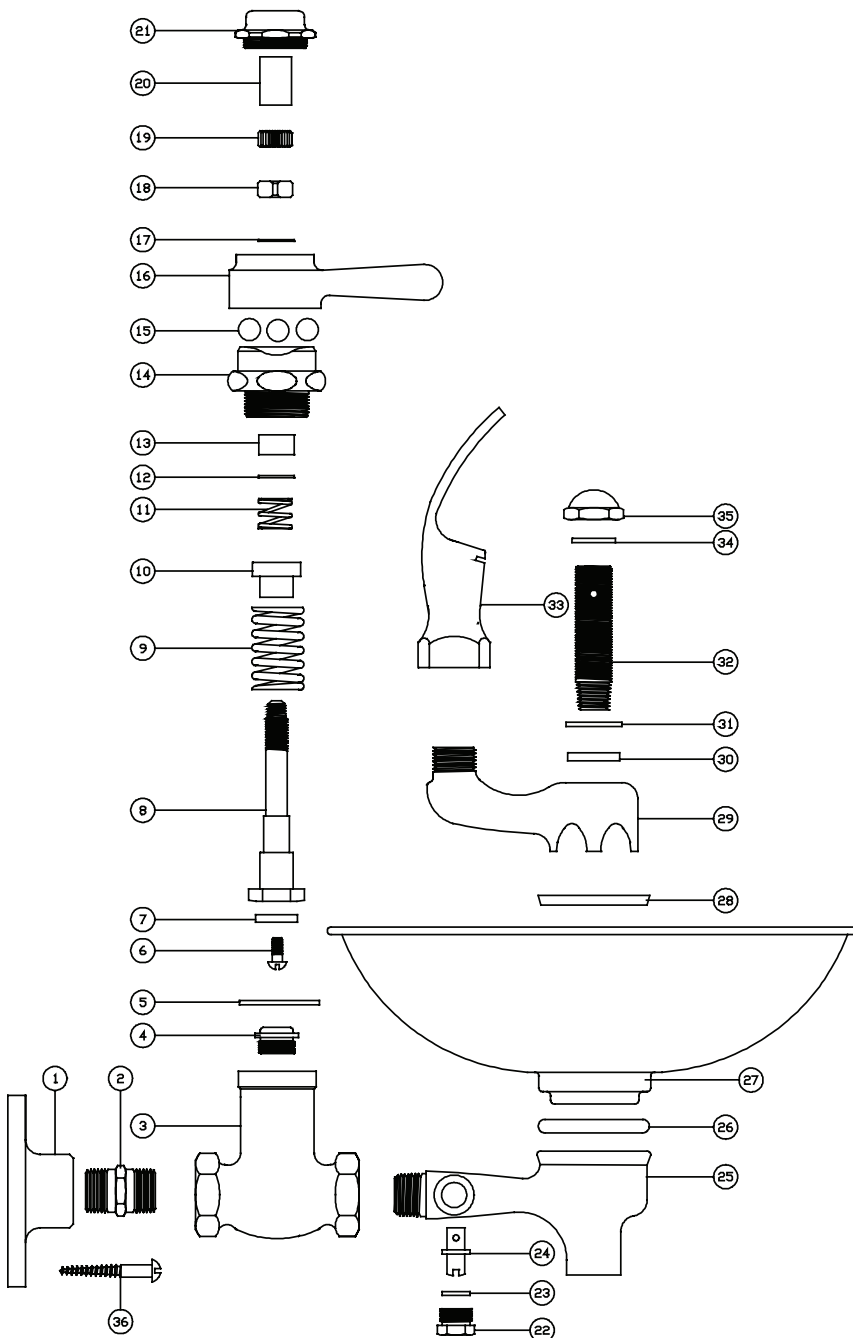

**DRINKING FAUCET**

The drinking faucet has a self closing lever operated valve. The vandal resistant handle ("V" suffix) has a set screw to hold down the cap from being removed. The valve body is cast brass with a replaceable seat. The connecting arm is forged brass with an adjustable restrictor that limits the flow through the faucet. The drinking faucet guard is forged brass with a self draining slot. All of the exterior surfaces of the drinking faucet are polished and chrome plated. A polished chrome plated wall bracket for mounting is available for on the "WB" suffix models.

## Installation Drawing

## Parts Breakdown

**MODEL NOS.**  
**0366-HX8WB 0366-HX8VWB**  
**0366-HX8 0366-HX8V**  
**DRINKING FAUCET**

#	Part #	Description
1	2887	Brass Wall Bracket
2	PF-362-FR	Brass Nipple
3	6900	Brass Body
4	PF-59	Brass Seat
5	433-AN	Nylon Gasket
6	104-02	Brass Seat Washer Screw CP
7	904	Seat Washer
8	PF-7101-AF	Brass Stem
9	1008-B	Stainless Steel Spring
10	PF-70-F	Brass Gland
11	70-D	Stainless Steel Spring
12	PF-33-A	Brass Washer
13	849-G	Packing
14	7106-F	Brass Centerpiece
15	71	Brass Bearings
16	PF-7114-P	Brass Lever Handle
17	33-A	Brass Washer
18	68-HX	Brass Nut
19	PF-67-AC	Celcon Samson Nut
20	69-C	Celcon Sleeve
21	PF-7125	Brass Handle Cap
22	PF-1090-J	Brass Regulator Cap
23	1090-HN	Nylon Gasket
24	PF-756-E	Brass Regulator Stem
25	7071	Brass Body
26	1038-S	O-Ring
27	PF-398-B8	Brass Bowl
28	7074-L	Brass Drain Plate
29	7077	Brass Guard Arm
30	766-B	Brass Locknut
31	944-N	Washer
32	PF-766-D	Brass Jet Shank
33	PF-6946-F	Brass Bubbler Guard
34	1043-FN	Nylon Washer
35	PF-768-D	Brass Cap
36	PF-128-52	Brass Screw