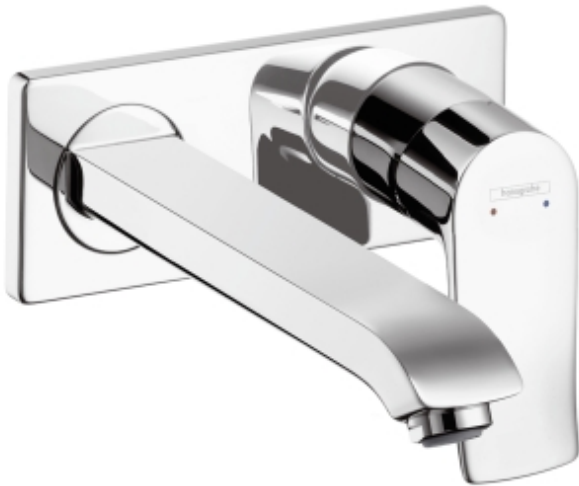

Product data sheet (PDF)

Metris

Wall-Mounted Single Handle Faucet Trim

Description

- . M1 ceramic cartridge
- . Boltic handle lock
- . Optional drain
- . Flow 1.5 GPM: 30% water saving

Finishes

Art. no.

Price excl. VAT

chrome

31086001

348,00 \$

brushed nickel

31086821

468,00 \$

Product image

Scale drawing