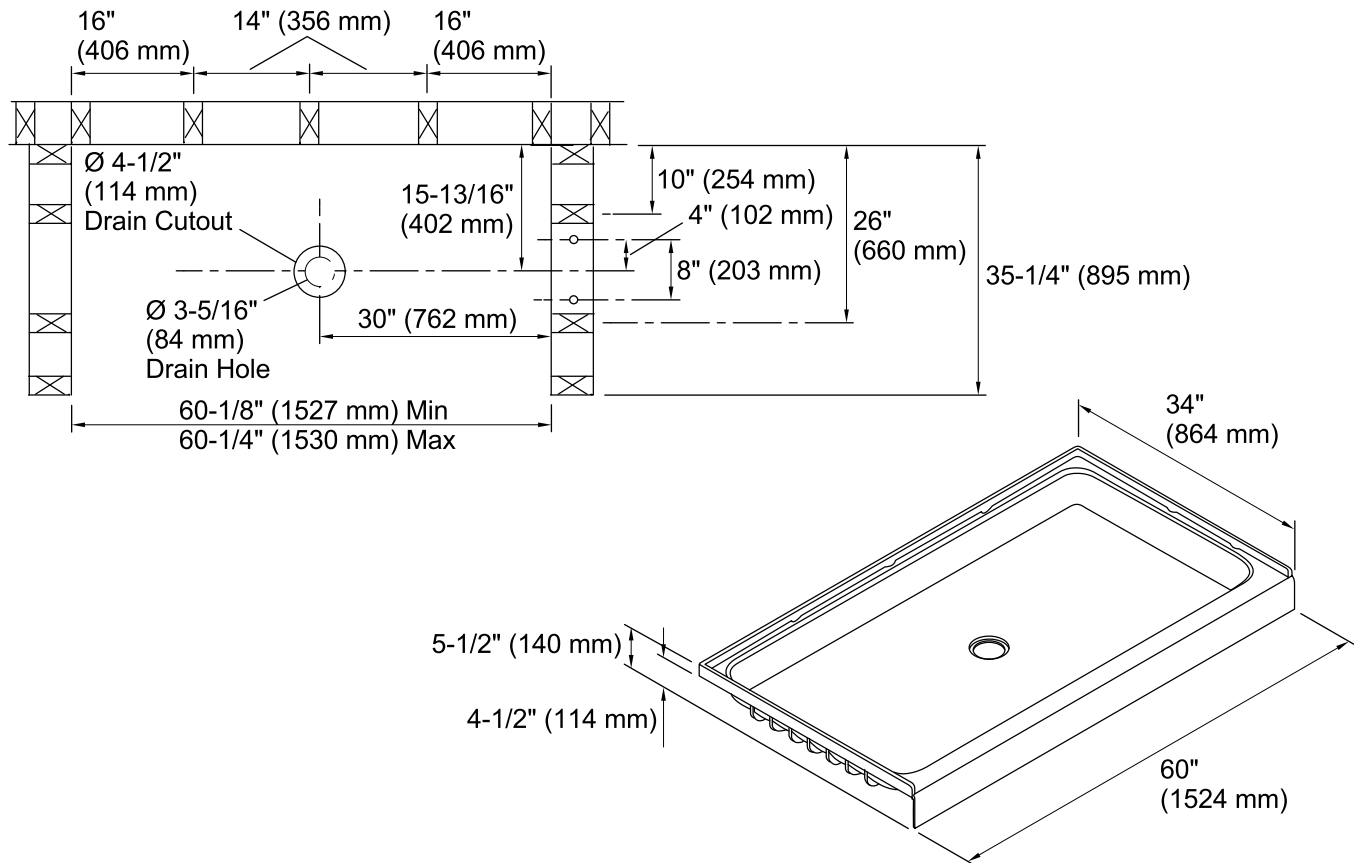

Technical Information

All product dimensions are nominal.

Installation: 3-Wall Alcove

Drain location: Center

Notes

Install this product according to the installation guide.

Double studding is recommended for pivot shower door installations.

Studs should be positioned roughly as shown.