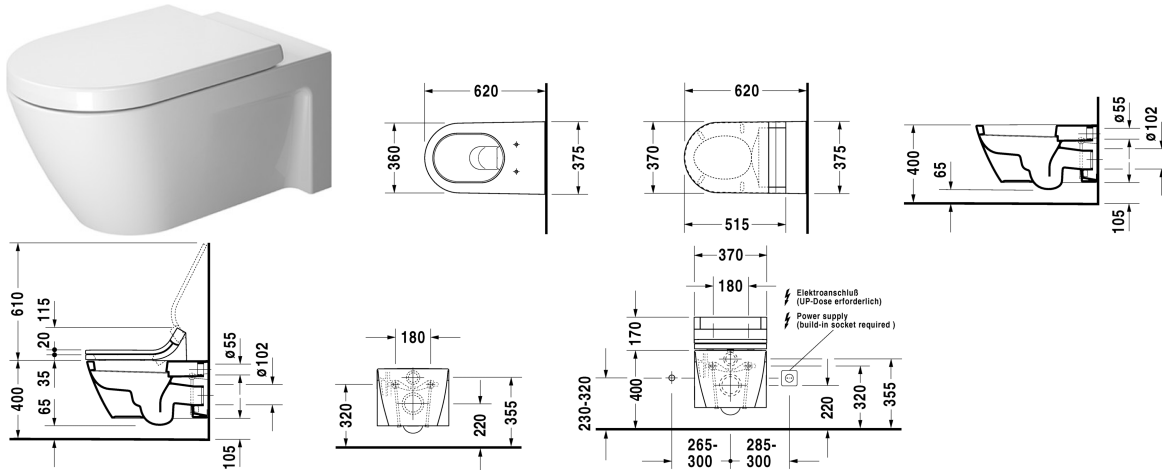

Toilet wall mounted # 2533090000

| < 375 mm > |

Toilet wall mounted	Dimension	Weight	Order number
washdown model, Durafix included, suitable for SensoWash Starck			
Colors			
00 White Alpin			
Variant			
◆ 4,5 l	375 x 620 mm	29,000 kg	2533090000
Sanitary ceramics with the special WonderGliss surface finish will remain clean and attractive-looking for a long time to come. When ordering WonderGliss please add a "1" as eleventh digit to the model number.			
Toilet seat and cover elongated, hinges stainless steel, without soft closure		2,000 kg	006332
Toilet seat and cover elongated, hinges stainless steel, with soft closure, removable		2,000 kg	006339
Fixing for wall mounted bidet and wall mounted toilet	Ø 12 x 180 mm	0,200 kg	006500
Noise reduction gasket for wall mounted toilet		0,300 kg	005064
SensoWash Starck shower toilet seat Remote control included, Electromotive actuated seat and lid, Rear-, Lady- and Comfortwash, individual adjustment of water-, air- and seat temperature as well as spray wand position and water spray intensity, Self-cleaning spray wand, 2 individually programmable user profiles, Night light, Quick release: easy seat unit removal, on / off-button	370 x 515 mm	5,700 kg	610000
Suitable products			

Toilet wall mounted # 2533090000

|< 375 mm >|

<p>SensoWash Starck shower toilet seat Remote control included, Electromotive actuated seat and lid, Rear-, Lady- and Comfortwash, individual adjustment of water-, air- and seat temperature as well as spray wand position and water spray intensity, Self-cleaning spray wand, 2 individually programmable user profiles, Night light, Quick release: easy seat unit removal, on / off-button, 370 x 515 mm</p>	<p>370 x 515 mm 610000</p>
<p>Toilet seat and cover elongated, hinges stainless steel, without soft closure,</p>	<p>006332</p>
<p>Toilet seat and cover elongated, hinges stainless steel, with soft closure, removable,</p>	<p>006339</p>