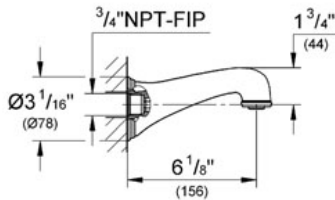

Product Description:
Bath Spout 6"

Standard Specification:

- GROHE StarLight® finish
- Wall mount
- 3/4" connection thread
- Projection 6 1/8"

Applicable Codes & Standards:

- Energy Policy Act of 1992
- ASME A112.18.1/CSA B125.1