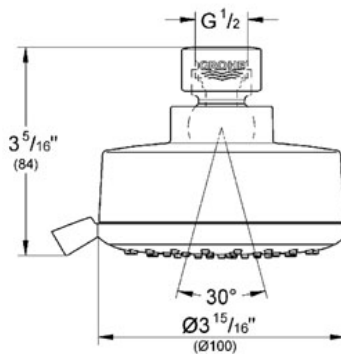

**Product Description:**  
 Head shower 4 sprays

**Standard Specification:**

- GROHE StarLight® finish
- GROHE DreamSpray® perfect spray pattern Ø 4"
- GROHE EcoJoy® technology for less water and perfect flow
- 1/2" Connection thread
- SpeedClean anti-lime system
- Inner WaterGuide for a longer life
- Suitable for instantaneous heater
- GROHE Rain O2, Rain
- Rotating ball joint ± 15°
- Min. recommended pressure 15 psi
- Max Flow Rate 2.5 gpm (9.5 L/min)

**Applicable Codes & Standards:**

- Energy Policy Act of 1992
- ASME A112.18.1/CSA B125.1

**Color:**

- 27591 000 chrome
- 27591 EN0 Brushed Nickel