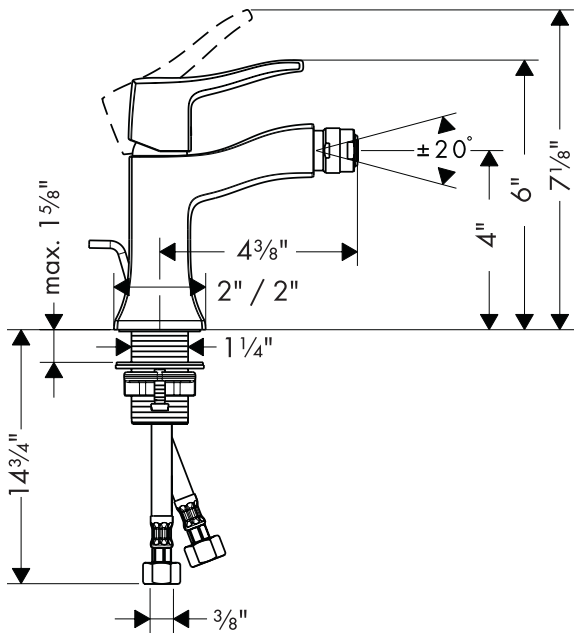

Product Features

- 2.2 gpm
- Classic styling
- Lever handle
- Ceramic cartridge
- 3/8" supply hoses
- Includes pop-up drain

Available Finishes

Chrome	31275001
Oil Rubbed Bronze	31275621
Brushed Nickel	31275821
Polished Nickel	31275831
Rubbed Bronze	31275921

The measurements shown are for reference only.

Products and specifications shown are subject to change without notice.

Specification sheet revised 4/2009