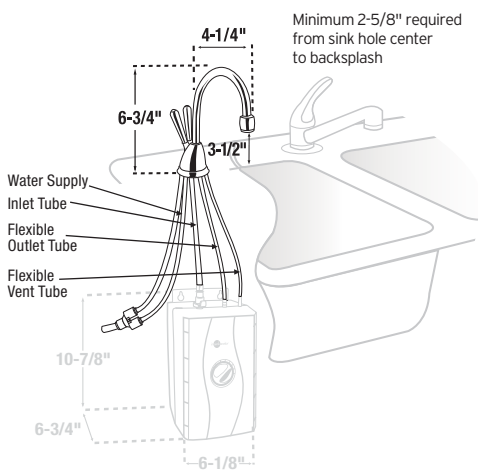

### Specifications

Capacity	2/3-gallon hot water tank dispenses 60 cups of 200°F water per hour
Electrical	115 volts A.C., 750 watts, 6.25 amp heating element with grounded three (3) prong plug
Thermostat	Snap-action, adjustable from 160°F to 210°F (factory pre-set at 200°F)
Insulation	Meets U.L. 94HF-1 flammability specification
Hot Valve	Instant, self-closing
Cold Valve	Instant, self-closing
Recommended Supply Pressure	30-125 psi
Shipping Weight	Approximately 8.5 lbs.
Required Hole Diameter	1-1/2" standard sink hole

### Dimensions