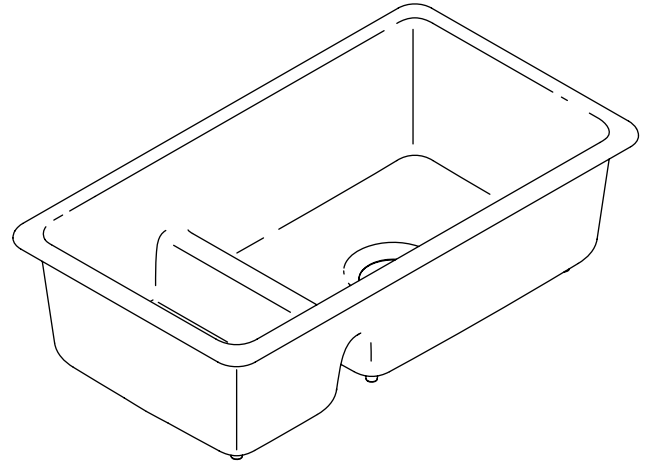

Features

- KOHLER cast iron
- Acid-resistant enamel finish
- Double (small/large) compartment
- Self-rimming or undercounter
- Undermount sink kit 23" (58.4) included
- Reversible
- 4-1/2" (11.4 cm) height divider
- 33" (83.8 cm) x 18-3/4" (47.6 cm)

Codes/Standards Applicable

Specified model meets or exceeds the following:

- ASME A112.19.1M
- CSA B45
- IAPMO/UPC

SELF-RIMMING OR UNDERCOUNTER KITCHEN SINK K-6625

Colors/Finishes

- 0: White
- Other: Refer to Price Book for additional colors/finishes

Product Specification:

The reversible kitchen sink shall be 33" (83.8 cm) in length and 18-3/4" (47.6 cm) in width for a self-rimming installation or 30-5/16" (77 cm) in length and 16-1/16" (40.8 cm) in width for an undercounter mount installation. Sink shall be made of cast iron with acid resistant enamel finish. Sink shall be double compartment with 4-1/2" (11.4 cm) height divider. Sink shall include undermount sink kit 23" (58.4 cm). Sink shall be Kohler Model K-6625-_____.

IRON/TONES™

Technical Information

Fixture*:	
Basin area	30" (76.2 cm) x 16" (40.6 cm)
Water depth	9" (22.9 cm)
Drain holes	3-7/8" (9.8 cm) D.
* Approximate measurements for comparison only.	

Included components:	
Cut-out template	1043168-7
Undermount sink kit 23" (58.4 cm)	1054375