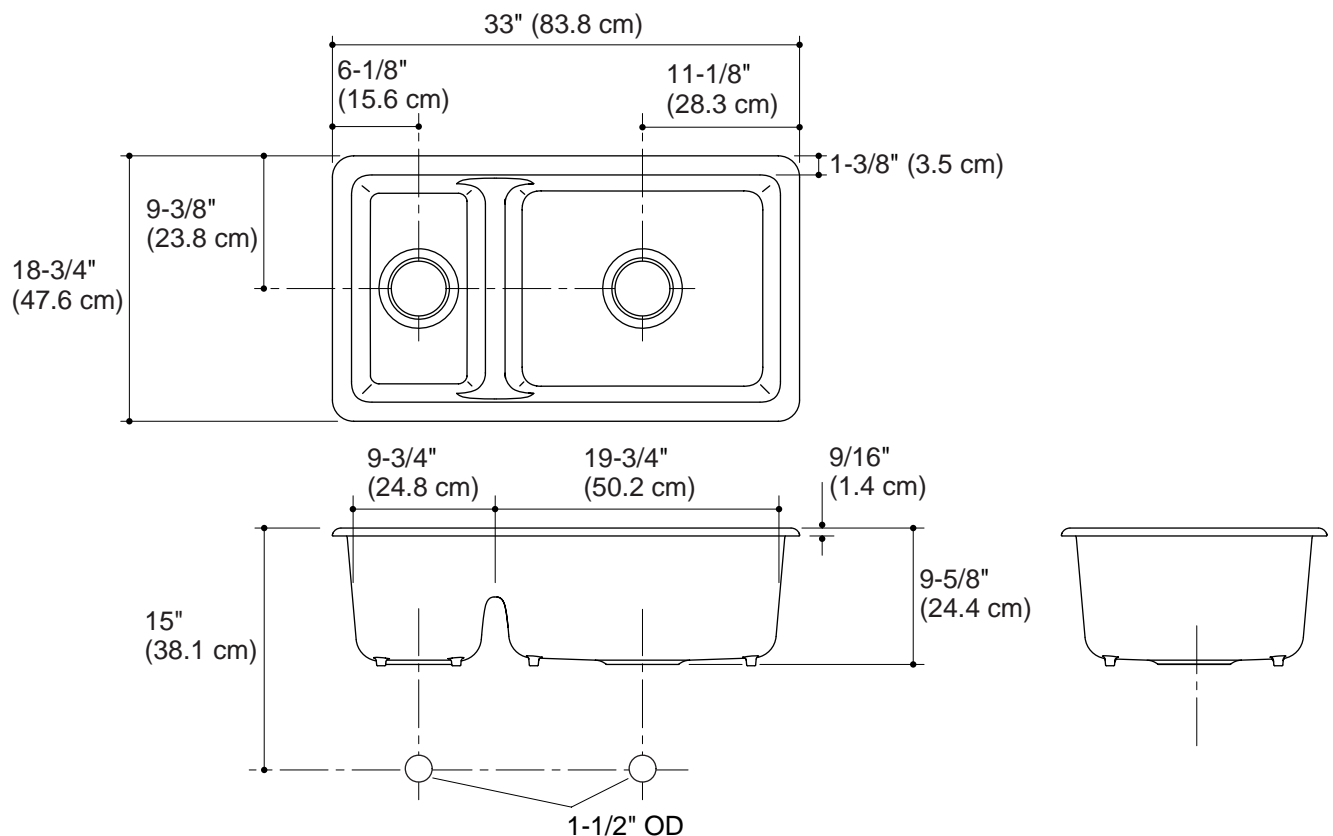

IRON/TONES™

Technical Information

Fixture*:	
Basin area	30" (76.2 cm) x 16" (40.6 cm)
Water depth	9" (22.9 cm)
Drain holes	3-7/8" (9.8 cm) D.
* Approximate measurements for comparison only.	

Included components:	
Cut-out template	1043168-7
Undermount sink kit 23" (58.4 cm)	1054375

Installation Notes

Install this product according to the installation guide.

NOTICE: The countertop manufacturer or cutter **must** use the cut-out template provided with the product, or a current one provided by the Kohler Co. (Call 1-800-4-KOHLER.) Kohler Co. is not responsible for cut-out errors when the incorrect cut-out template is used.

Product Diagram