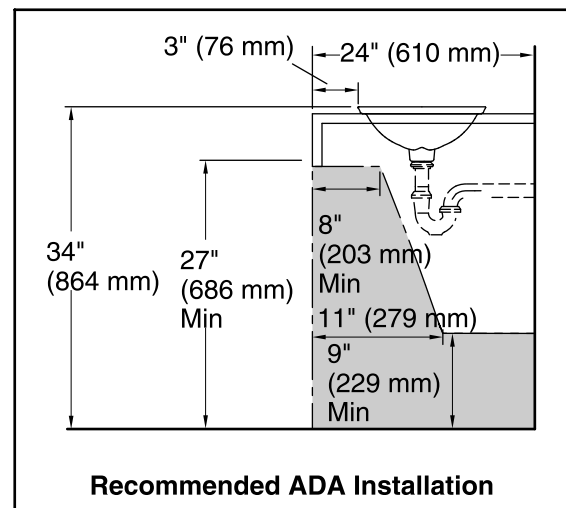

Derring™
Wading Pool® Bathroom Sink
K-17916-RL

Features

- Vitreous china with decorative carving.
- Wading Pool.
- 21-1/8" x 14-9/16" rectangle.
- Without overflow.
- Includes 1193643 clamp assembly.

ADA

Technical Information

All product dimensions are nominal.

Bowl configuration:	Single
Installation:	Drop-In
Bowl area (Only)	Length: 21-1/8" (536 mm) Width: 14-9/16" (370 mm) Bowl depth: 4-1/8" (105 mm) Water depth: 4-1/8" (105 mm)
Template:	Drop-in, 1242828, required, included