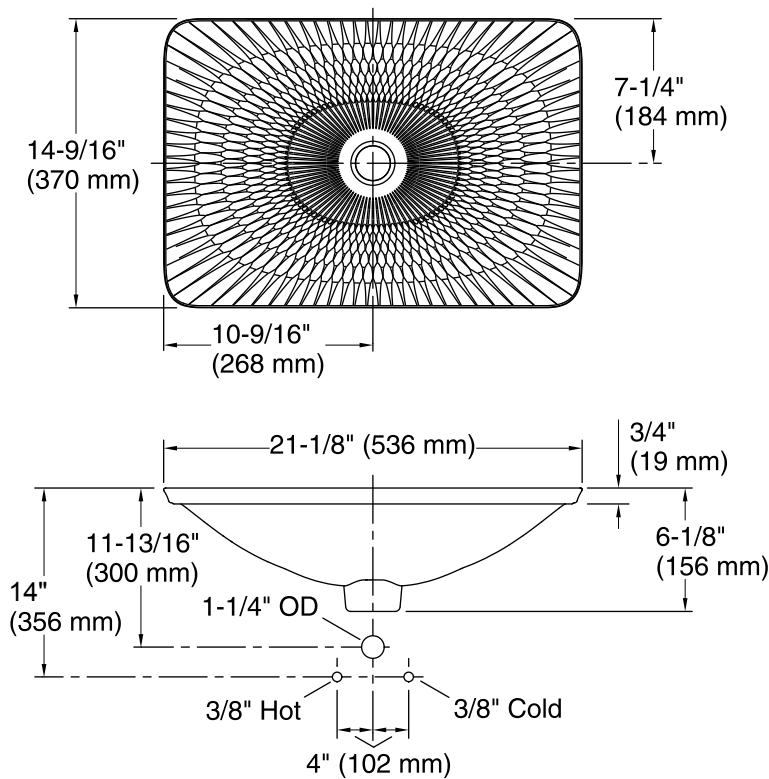

Derring™
Wading Pool® Bathroom Sink
K-17916-RL

Features

- Vitreous china with decorative carving.
- Wading Pool.
- 21-1/8" x 14-9/16" rectangle.
- Without overflow.
- Includes 1193643 clamp assembly.

ADA

Technical Information

All product dimensions are nominal.

Bowl configuration:	Single
Installation:	Drop-In
Bowl area (Only)	Length: 21-1/8" (536 mm) Width: 14-9/16" (370 mm) Bowl depth: 4-1/8" (105 mm) Water depth: 4-1/8" (105 mm)
Template:	Drop-in, 1242828, required, included