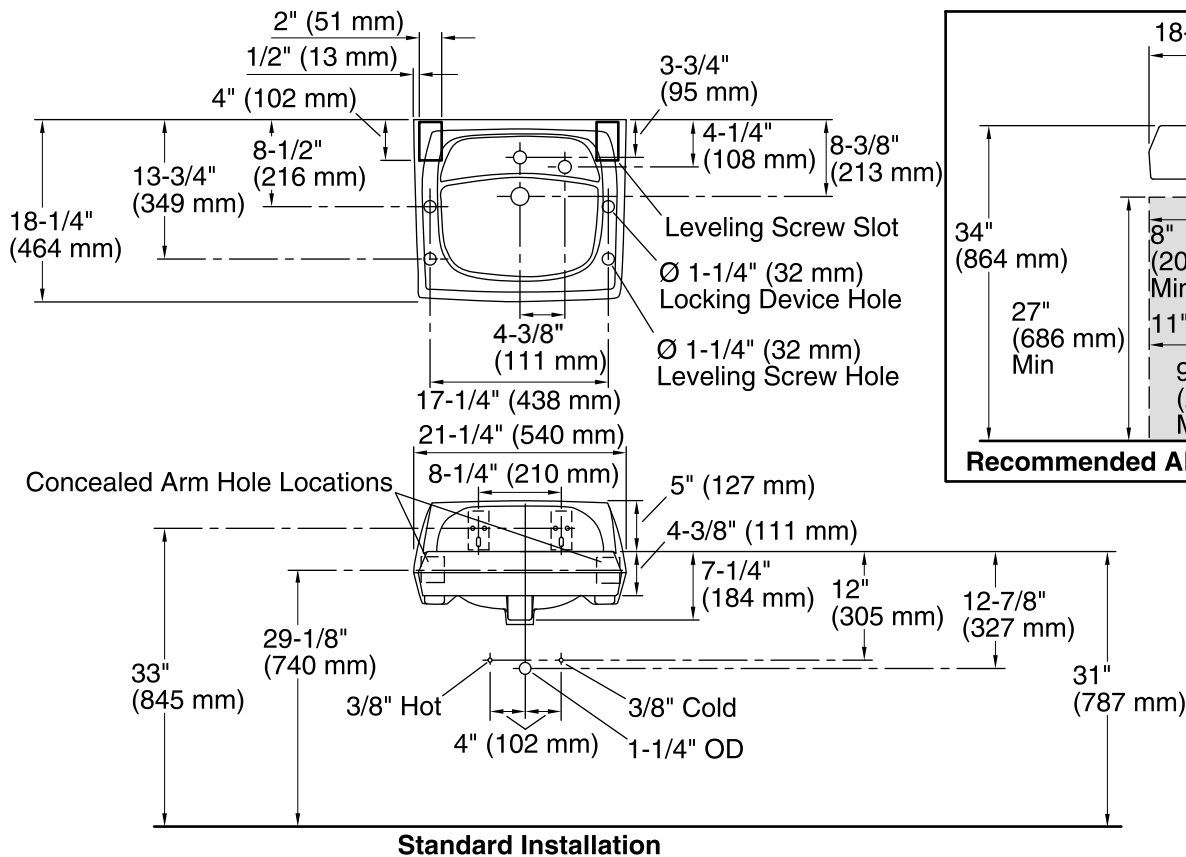

Features

- Made from premium materials that withstand high-volume usage
- Constructed of vitreous china
- 21-1/4" x 18-1/8"
- Wall-mount installation
- Faucet not included
- Includes wall hanger
- Drilled for concealed arm carrier
- ADA-compliant when installed with K-13885 offset drain

Color	Code	Description
-------	------	-------------

0 White

47 Almond

Technical Information

All product dimensions are nominal.

Bowl configuration:	Single
Installation:	Wall-mount
Bowl area (Center)	Length: 10" (254 mm) Width: 15" (381 mm) With overflow: Yes Water depth: 3-1/8" (79 mm)
Bowl area	With overflow: Yes
Number of deck holes:	2
Faucet hole(s):	1-3/8" (35 mm)
Soap/Lotion hole:	1-1/4" (32 mm)
Drain hole:	1-3/4" (44 mm)