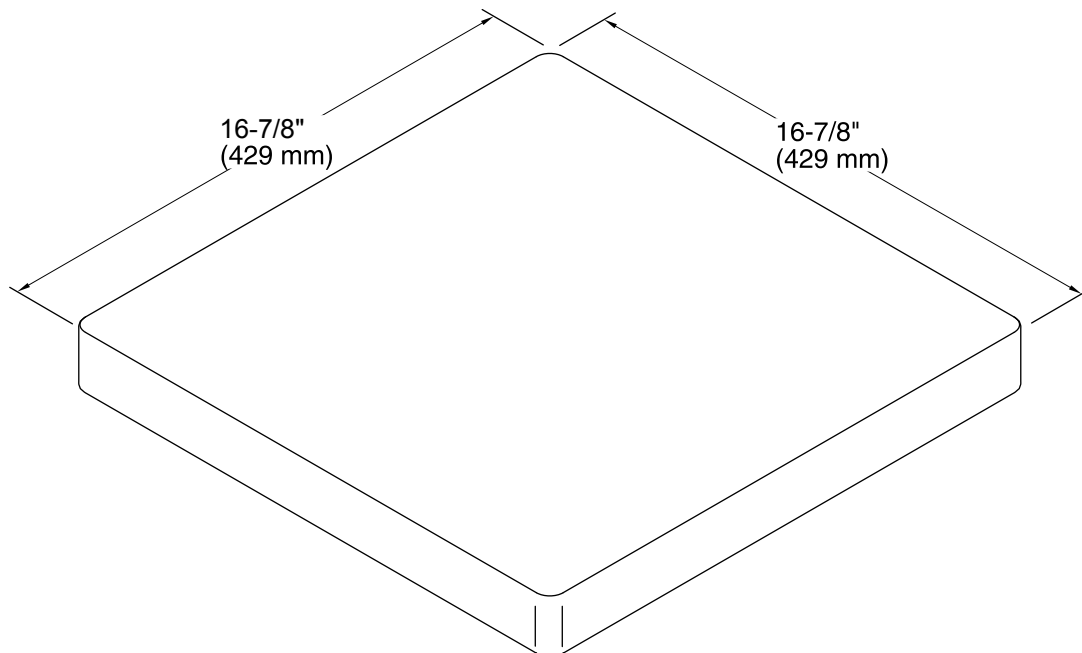

Features

- Fits over the K-3760 and K-3761 Stages kitchen sinks.
- Premium American walnut construction.
- Provides a workstation for quick and easy food prepping.

Codes/Standards

None Applicable

KOHLER® One-Year Limited Warranty

See website for detailed warranty information.

Technical Information

All product dimensions are nominal.