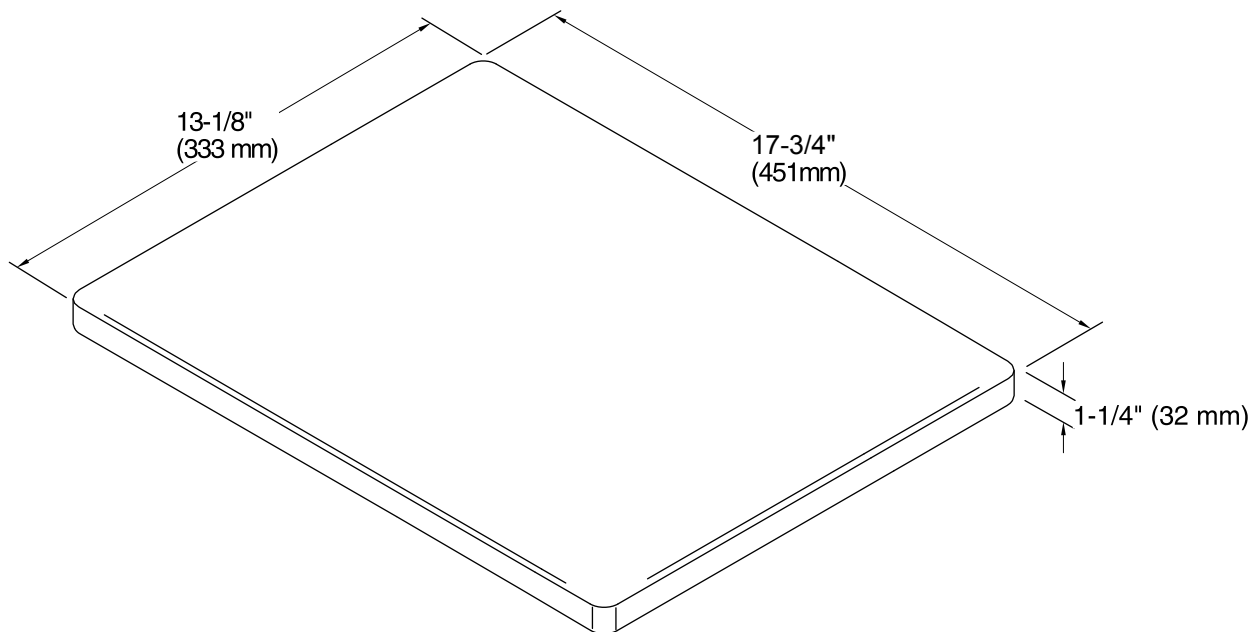

Technical Information

All product dimensions are nominal.