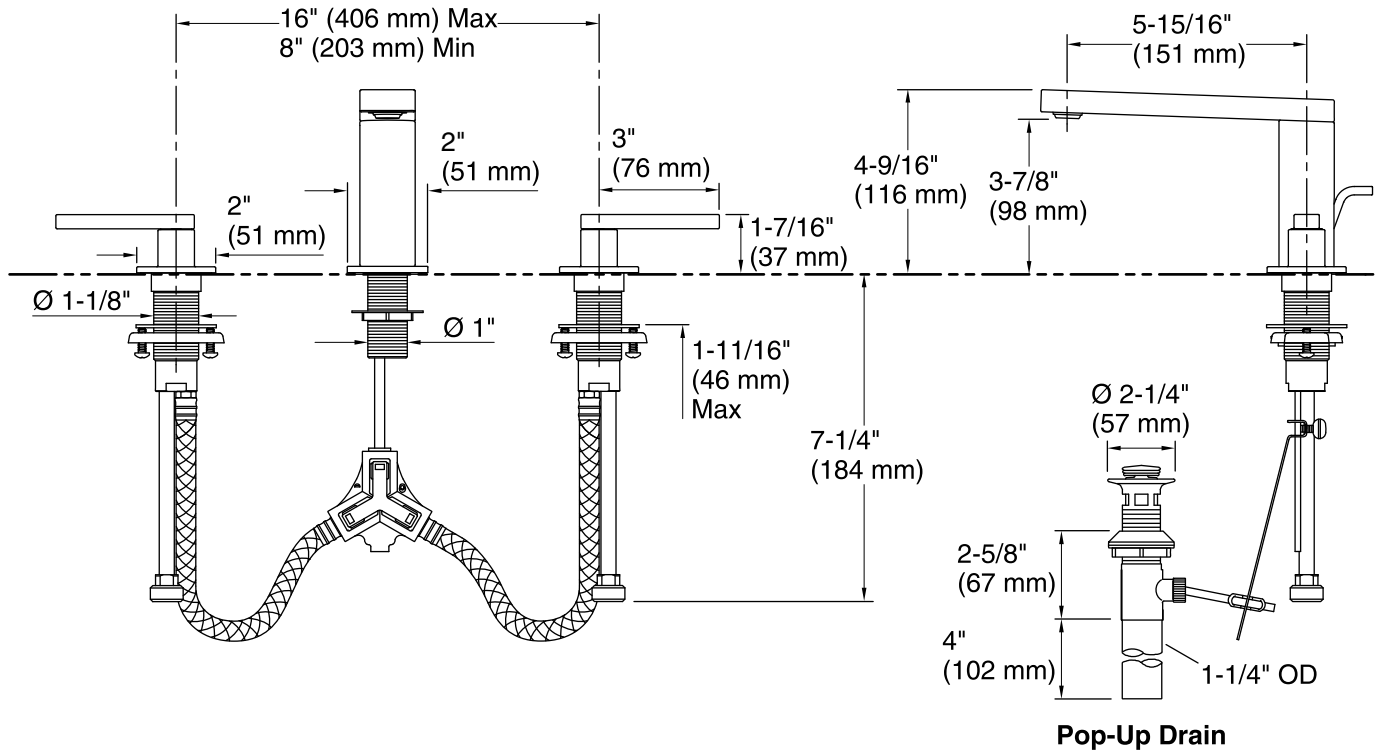

Features

- Metal construction.
- ADA compliant lever handles.
- NEW Quick-Connect hose connections make widespread faucet installation a snap.
- Handles pre-assembled on valves simplify installation.
- Leak-free ceramic disc valves exceed industry standards by two times for a lifetime of use.
- Stationary spout.
- For 8" (203 mm) or 16" (406 mm) spout reach.
- Durable KOHLER finishes resist corrosion and tarnishing.
- Complete range of faucets, accessories and showering components to coordinate a full bathroom.
- 1.2 gal/min (4.5 l/min) maximum flow rate [max at 60 psi (4.1 bar)]

Color tiles intended for reference only.

Color	Code	Description
	CP	Polished Chrome
	TT	Vibrant Titanium

Technical Information

All product dimensions are nominal.

Valve body: Machined Brass

Drain with overflow: YES

Drain tailpiece included: YES

included:

Spout:

Spout reach: 5-15/16" (151 mm)

Handle clearance: 3" (76 mm)

Faucet:

Flow rate: 1.2 gal/min (4.5 l/min)

Pressure: 60 psi (4.1 bar)