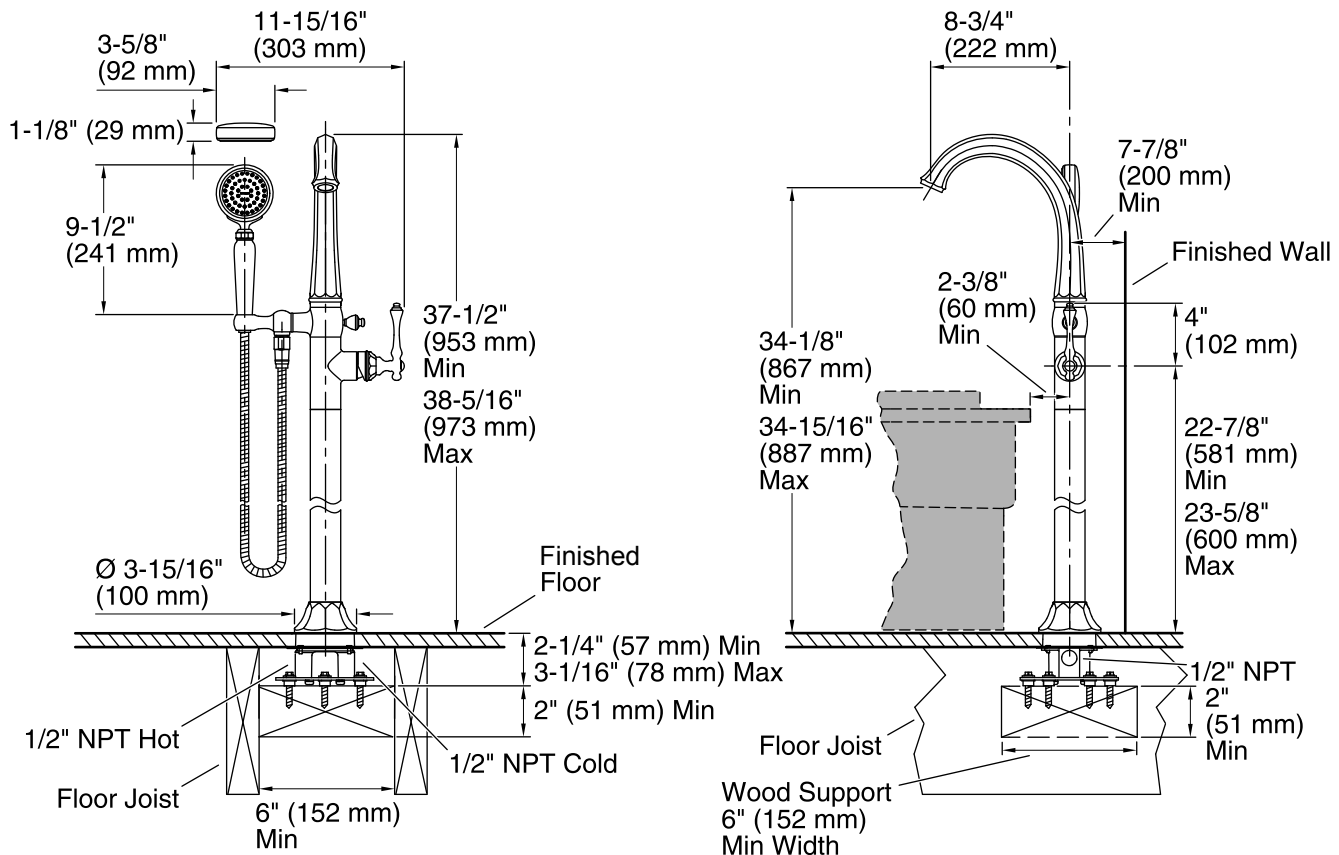

Features

- Single control actuation.
- Part of the Kelston® collection.
- Includes the K-72776 Artifacts handshower and 60" hose.

Required Accessories

K-97339 Multiproduct Mounting-block

Codes/Standards

ASME A112.18.1/CSA B125.1
DOE - Energy Policy Act 1992
EPA WaterSense®

Technical Information

All product dimensions are nominal.

Valve body: Composite
Spout reach: 8-13/16" (224 mm)

Faucet:

Flow rate: 6 gal/min (22.7 l/min)
Pressure: 45 psi (3.1 bar)

Handshower:

Rated maximum flow: 2 gal/min (7.6 l/min)

Notes

Install this product according to the installation guide.

Adequate floor support is required. The wood support must be a minimum of 2" (51 mm) thick by 6" (152 mm) wide. 2x6 lumber is NOT adequate for this application.

Concrete can be used as the floor support. Requires 3/16" masonry drill bit and six 1/4" x 1-3/4" concrete screws, not included.