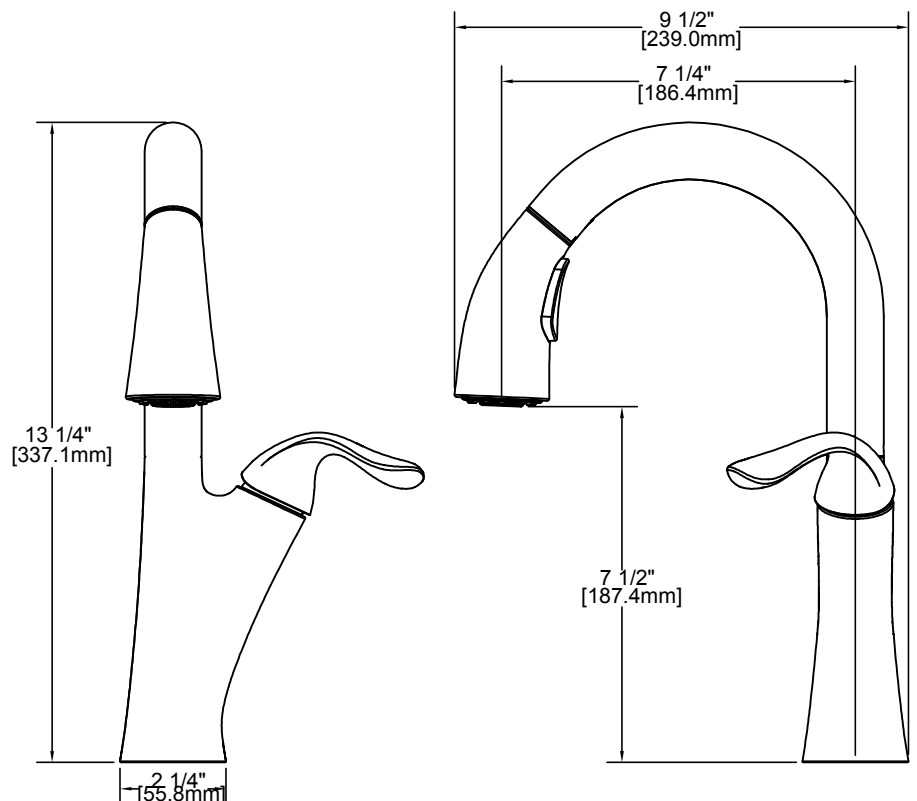

ELKAY®

SPECIFICATIONS

Harmony™ Single Handle Pull-Down Bar/Prep Faucet Model LKHA4032

FEATURES

- Removable ceramic disc cartridge
- One 1 3/8" (35mm) diameter faucet hole required
- 1.5GPM flow regulator installed
 - Optional 2.2GPM flow regulator also included with the faucet
- Braided stainless steel supply lines
- 3/8" female compression hose connections with 1/2" male IPS thread adaptors
- 360° spout rotation
- Max countertop thickness: 2.5" (63mm)
- Stainless steel coil hand spray hose
- 3-function hand spray (Aerated, Spray, Pause)
- Hand spray operation:
 - Press button for spray, press again to revert to stream, hold for pause
- Easy-Clean rubberized spray face
- Solid brass waterway construction
- Quick connect hand spray fittings for fast installation
- Free-flex hand spray hose for maximum range of motion
- Forward-Only handles = No backsplash interference
- Available finishes:
 - Chrome LKHA4032CR
 - Lustrous Steel LKHA4032LS
 - Antique Steel LKHA4032AS
- Ship weight: 5.0 lbs (2.27 kg)

WARRANTY

- Limited Lifetime

ACCESSORIES (Sold Separately):

- LK105 - Air gap
- LK131 - Optional 3-hole escutcheon plate
- LK320 - Soap dispenser

COMPLIES WITH:

- ADA
- cUPC
- ANSI/NSF61
- CA AB1953
- ASME A112.18.1/CSA B125.1