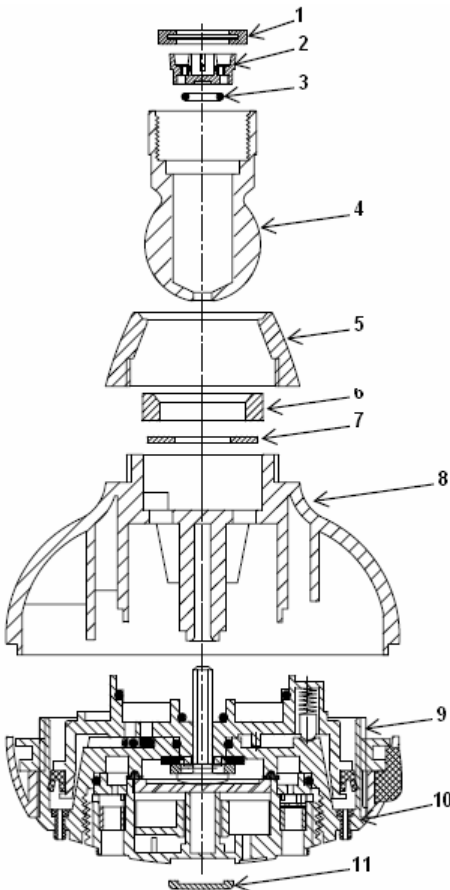

M-350 Massaging Shower Head • Spec Sheet

FEATURES & BENEFITS

- 4" Chrome Plated Shower Head
 - Chrome Plated ABS Shower Body
 - Chrome Plated Brass Ball Joint
 - 1/2" FIP
 - Flow Restriction - 2.5 GPM
 - 5 Functions:
 - Full Spray
 - Massage Only
 - Spray with Massage
 - Bubbly Aeration
 - Full Spray with Bubbly Aeration
- M-350S** - Same as Above, in Satin Nickel

MATERIAL SPECIFICATIONS

No.	Part	Material
1	Filter Flake	Stainless Steel
2	Flow Control	Plastic
3	O-Ring	NBR
4	Ball Joint	Brass
5	Nut	ABS
6 - 7	Washer	NBR
8	Body	NBR
9	Engine	Plastic/ABS
10	Face Plate	ABS
11	Plug	ABS