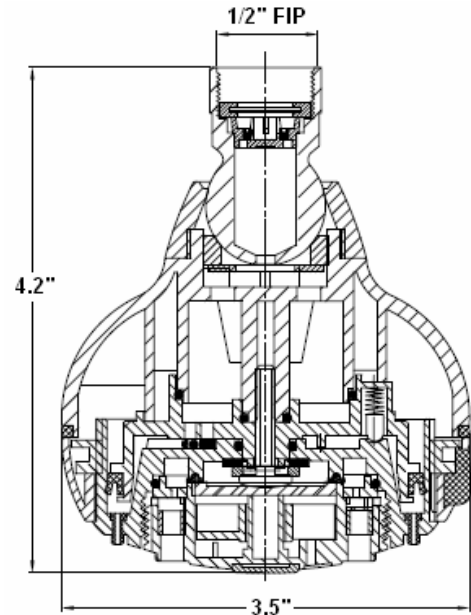

M-350 Massaging Shower Head • Spec Sheet

FEATURES & BENEFITS

- 4" Chrome Plated Shower Head
 - Chrome Plated ABS Shower Body
 - Chrome Plated Brass Ball Joint
 - 1/2" FIP
 - Flow Restriction - 2.5 GPM
 - 5 Functions:
 - Full Spray
 - Massage Only
 - Spray with Massage
 - Bubbly Aeration
 - Full Spray with Bubbly Aeration
- M-350S** - Same as Above, in Satin Nickel

MATERIAL SPECIFICATIONS

No.	Part	Material
1	Filter Flake	Stainless Steel
2	Flow Control	Plastic
3	O-Ring	NBR
4	Ball Joint	Brass
5	Nut	ABS
6 - 7	Washer	NBR
8	Body	NBR
9	Engine	Plastic/ABS
10	Face Plate	ABS
11	Plug	ABS