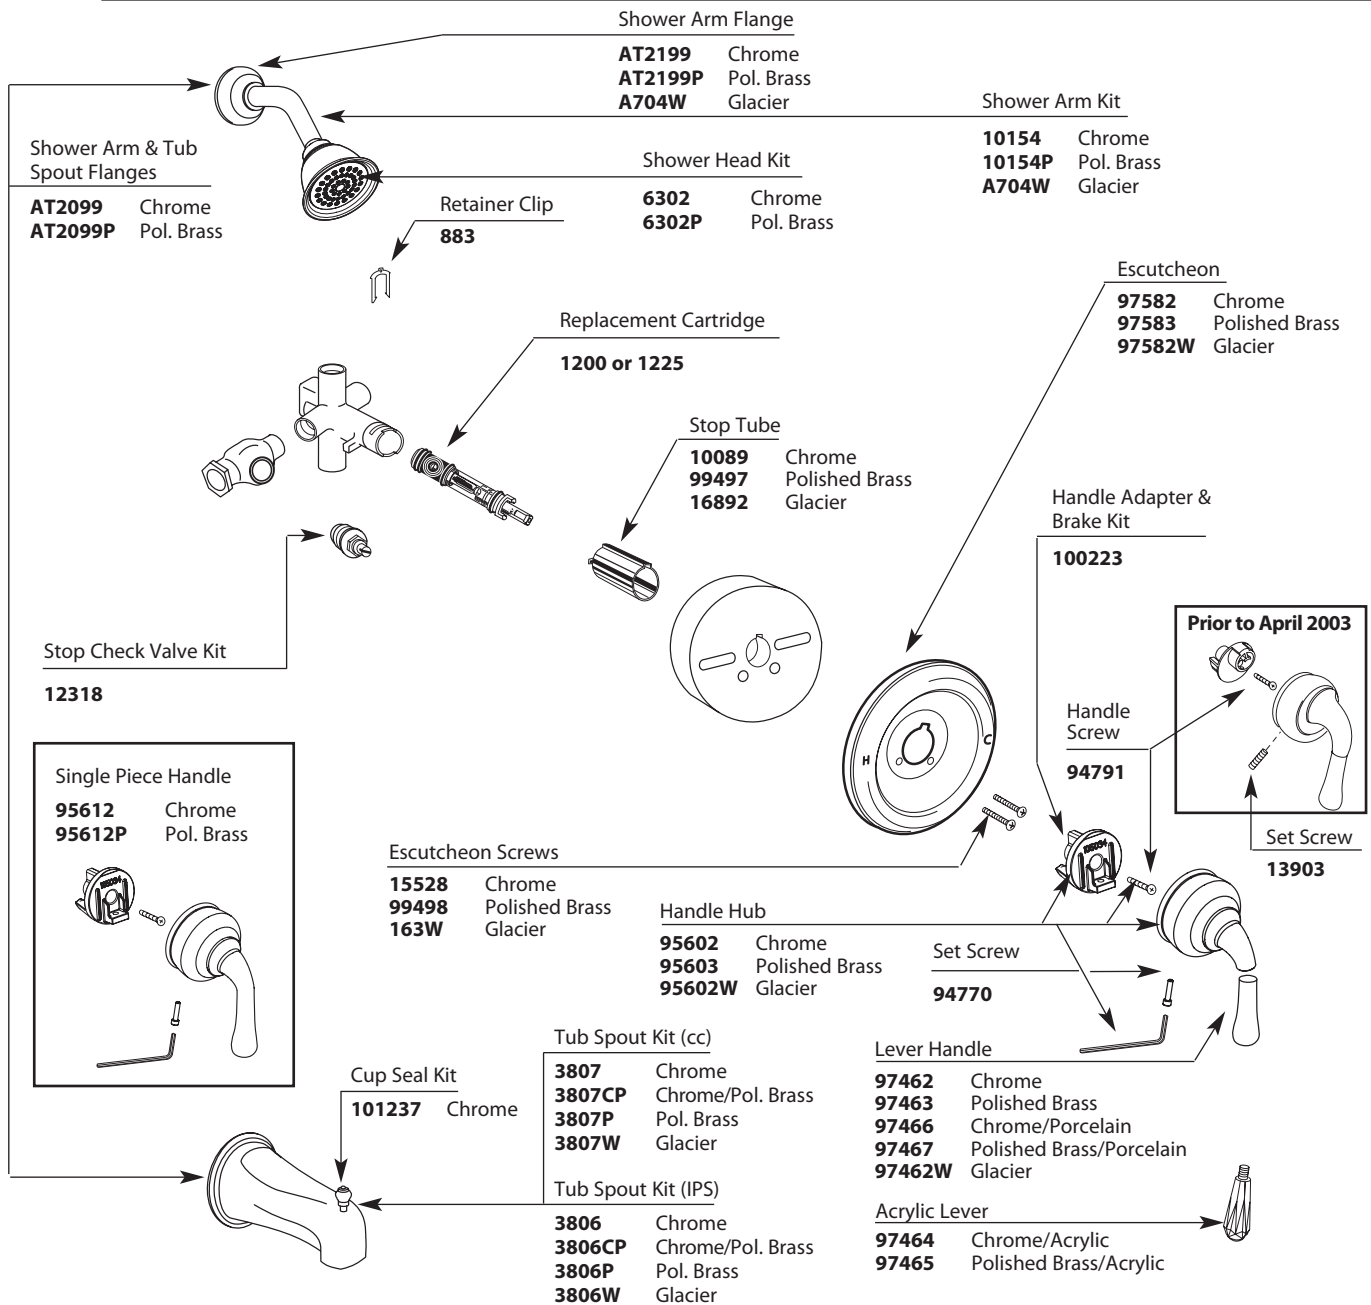

Buy it for looks. Buy it for life.®

Order by Part Number

MONTICELLO® Single-Handle Tub/Shower

Shower Only			Tub & Shower			MODEL	MODEL	MODEL	MODEL
MODEL	HANDLE TYPE	FINISH	MODEL	HANDLE TYPE	FINISH	DISCONTINUED SKUS			
T2524	Lever	Chrome	T2529	Lever	Chrome	2523	2526W	2575	2577W
T2524CP	Lever	Chrome/Pol. Brass	T2529CP	Lever	Chrome/Pol. Brass	2523P	82232	2575CP	T2522
T2524CPC	Lever	Chrome/Porcelain	T2529CPC	Lever	Chrome/Porcelain	2523W	2527	2575P	T2522CP
T2524P	Lever	Polished Brass	T2529P	Lever	Polished Brass	2525	2527CP	2575W	T2522CPC
82221	Lever	Chrome	82220	Lever	Chrome	2525CP	2527P	82222	T2522P
			82224	Lever	Chrome/Porcelain	2525P	2527W	82223	T2522W
			82226	Lever	Chrome/Pol. Brass	2525W	2528	82231	T2524W
			82230	Lever	Polished Brass	2526	2528CP	2577	T2529W
			82234	Lever	Pol. Brass/Porcelain	2526CP	2528P	2577CP	
						2526P	2528W	2577P	

TO ORDER PARTS CALL: 1-800-BUY-MOEN

www.moen.com