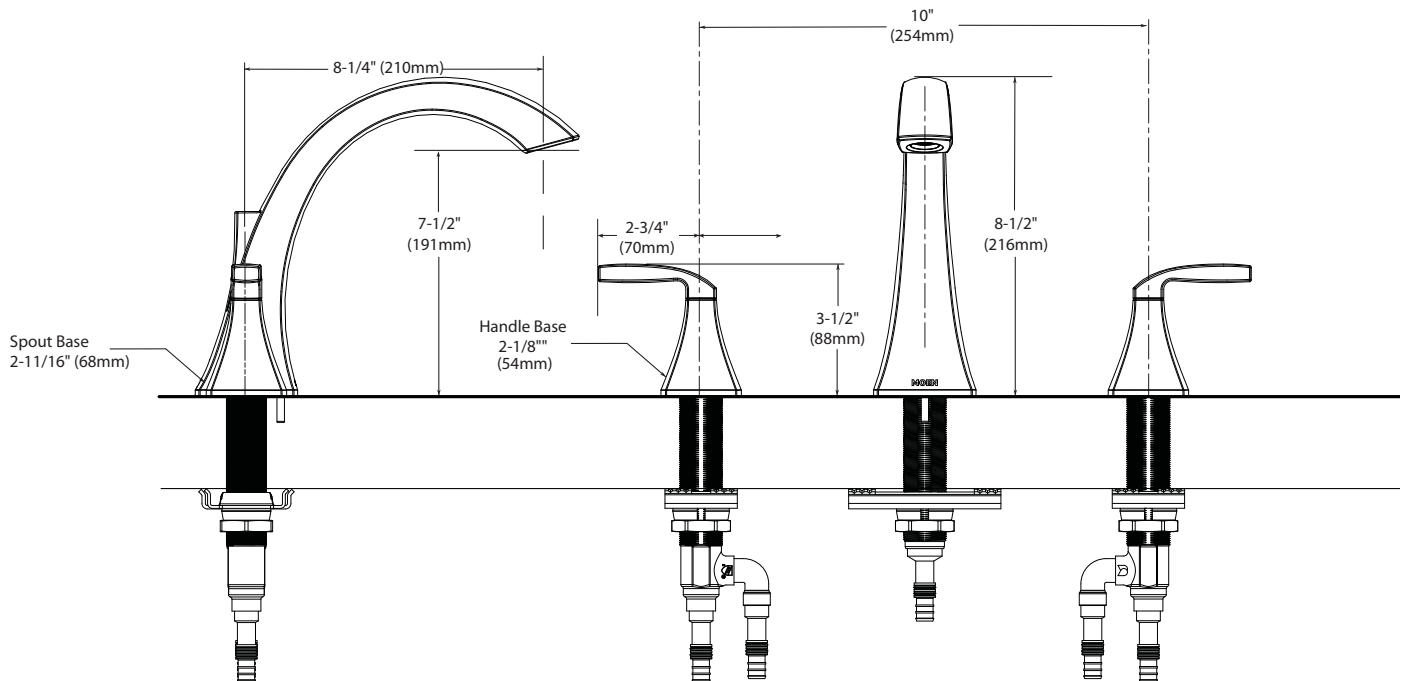

VOSS™
Two-Handle Roman Tub Faucet Trim

Models: T693 series

Valves: 4792, 4793, 4796, 4797, 4798

CRITICAL DIMENSIONS

(DO NOT SCALE)

FOR MORE INFORMATION CALL: 1-800-BUY-MOEN

www.moen.com