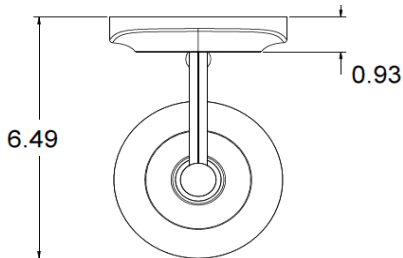

EVA™ Technical Specification

YB2861

1-Globe Light Fixture

Dimensions:

WEIGHT 5.50 lbs

Product Information:

Stock Numbers: YB2861CH – CHROME
YB2861BN – BRUSHED NICKEL
YB2861ORB – OIL RUBBED BRONZE

Globe Service Kit: YB2869

Materials: Zinc, glass

Voltage: 120v

Bulb: 100w max (not included); medium base

UL Listed: Yes – for dry locations

Important Notes: Turn off power during installation. Do not connect or disconnect under load.