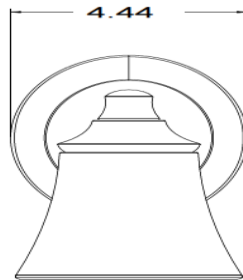

EVA™ Technical Specification

YB2861

1-Globe Light Fixture

Dimensions:

WEIGHT 5.50 lbs

Product Information:

Stock Numbers: YB2861CH – CHROME
YB2861BN – BRUSHED NICKEL
YB2861ORB – OIL RUBBED BRONZE

Globe Service Kit: YB2869

Materials: Zinc, glass

Voltage: 120v

Bulb: 100w max (not included); medium base

UL Listed: Yes – for dry locations

Important Notes: Turn off power during installation. Do not connect or disconnect under load.