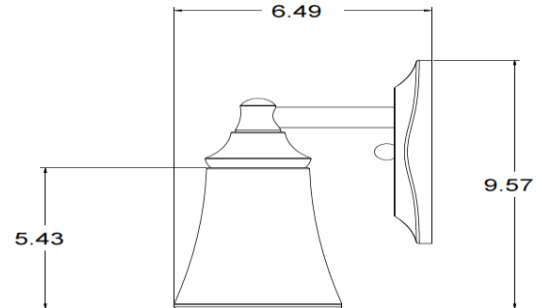

EVA™ Technical Specification

YB2861

1-Globe Light Fixture

Dimensions:

WEIGHT 5.50 lbs

Product Information:

Stock Numbers: YB2861CH – CHROME
YB2861BN – BRUSHED NICKEL
YB2861ORB – OIL RUBBED BRONZE

Globe Service Kit: YB2869

Materials: Zinc, glass

Voltage: 120v

Bulb: 100w max (not included); medium base

UL Listed: Yes – for dry locations

Important Notes: Turn off power during installation. Do not connect or disconnect under load.