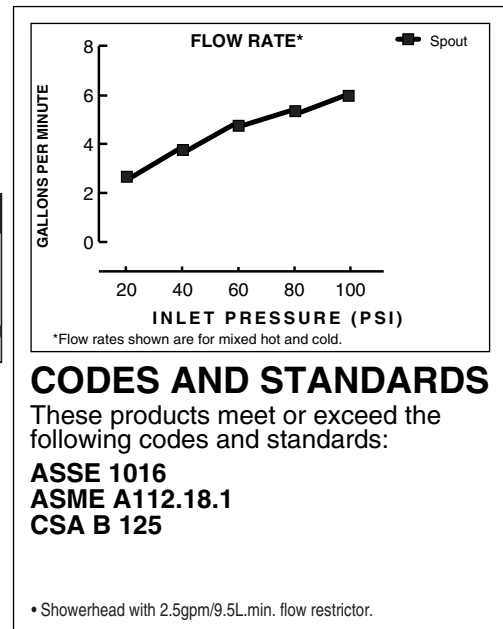

American Standard

UPGRADABLE PRESSURE BALANCE BATH/SHOWER FITTING Temperature Control Valve

Valve + Trim: Trim Kit & Valve Body Packaged Separately

To order: Specify valve body *and* trim kit desired

Example: R110 - Direct Sweat Valve Body
T215.701 - Hampton Bath/Shower Trim Kit (Porcelain Cross Handle)

VALVES				
	R110	R110SS	R115	R115SS
	Direct Sweat Inlets/Outlets	Direct Sweat Inlets/Outlets w/ Screwdriver Stops	Female Thread Inlets/Outlets	Female Thread Inlets/Outlets w/ Screwdriver Stops

TRIM KITS	Colony	Dazzle	Hampton**	Standard	Town Square	Enfield****	Amarilis***	Amarilis***
B/S	T375.120	T028.502	T215.7XX	T6181	T555.502	T373.5X1	T335.000	T345.000
Shower	T372.120	T028.501	T212.7XX	T6180	T555.501	T373.5X2	T332.000	T342.000
Valve	T371.120	T028.500	T211.7XX	T6179	T555.500	T373.5X0	T331.000	T341.000

NOTES:

** HAMPTON
available with choice of four handles.
to order: specify the three digit handle number
ex) T211.701 (valve only trim kit w/ porcelain cross handle)

*** AMARILIS
trim kits are less handles--must be ordered separately.
the following handle kits are available:

**** Enfield available with lever or cross handle