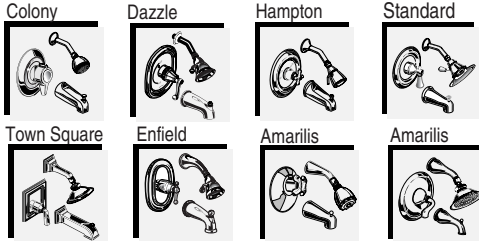

American Standard

Available Trim Kits

R110 Valve Body Shown

GENERAL DESCRIPTION:

Cast brass body, washerless ceramic disc valve cartridge with back-to-back capability and hot limit safety stop. Cycles from "off" to "cold" to "hot". Pressure balancing cartridge maintains constant output temperature in response to changes in relative hot and cold supply pressure. One-half inch inlets and outlets (choice of direct sweat or threaded). Available with screwdriver stops. Rough-in plaster guard designed for use as thin-wall mounting adaptor. Valve body will accept a variety of decorative Bath/Shower trims.

PRODUCT FEATURES:

Cast Brass Valve Body: Durable - Quality that will last a lifetime. Ideal material for prolonged contact with water.

Ceramic Disc Valve Cartridge: Assures a lifetime of drip-free performance. Allows easy fine tuning of temperature (125° handle rotation from off to hot).