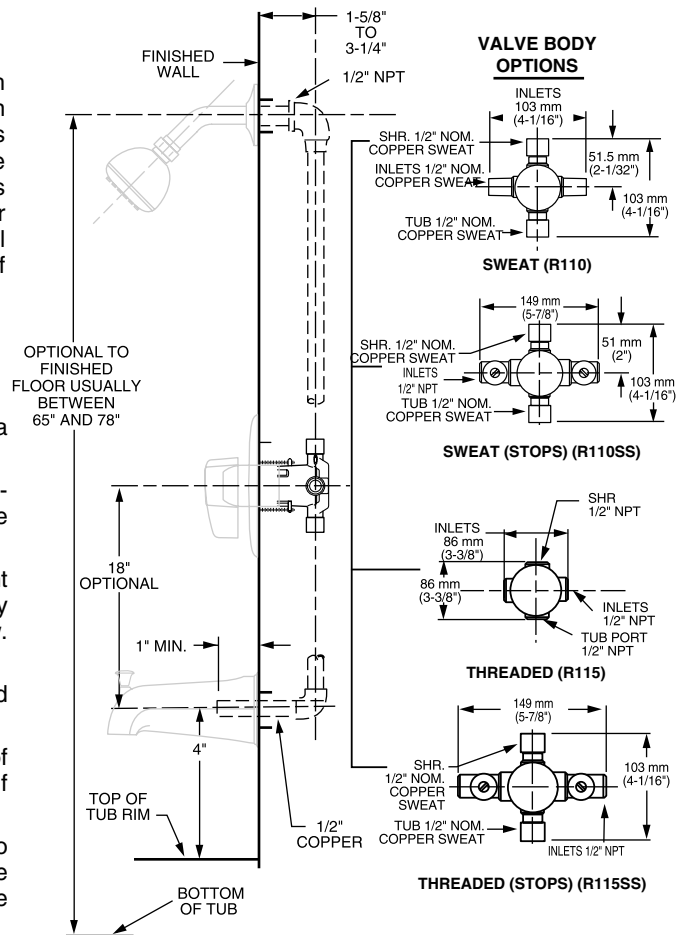

UPGRADABLE PRESSURE BALANCE BATH/SHOWER FITTING Temperature Control Valve

MODEL NUMBER:

- ☐ **R110 Pressure Balance Rough Valve Body only**
  Direct sweat inlets/outlets. LESS trim.
- ☐ **R110SS Pressure Balance Rough Valve Body only with Screwdriver stops**
  Direct sweat inlets/outlets. Screwdriver stops. LESS trim.
- ☐ **R115 Pressure Balance Rough Valve Body only**
  Female thread inlets/outlets. LESS trim.
- ☐ **R115SS Pressure Balance Rough Valve Body only with Screwdriver stops**
  Female thread inlets/outlets. Screwdriver stops. LESS trim.

See reverse for available trim kits.