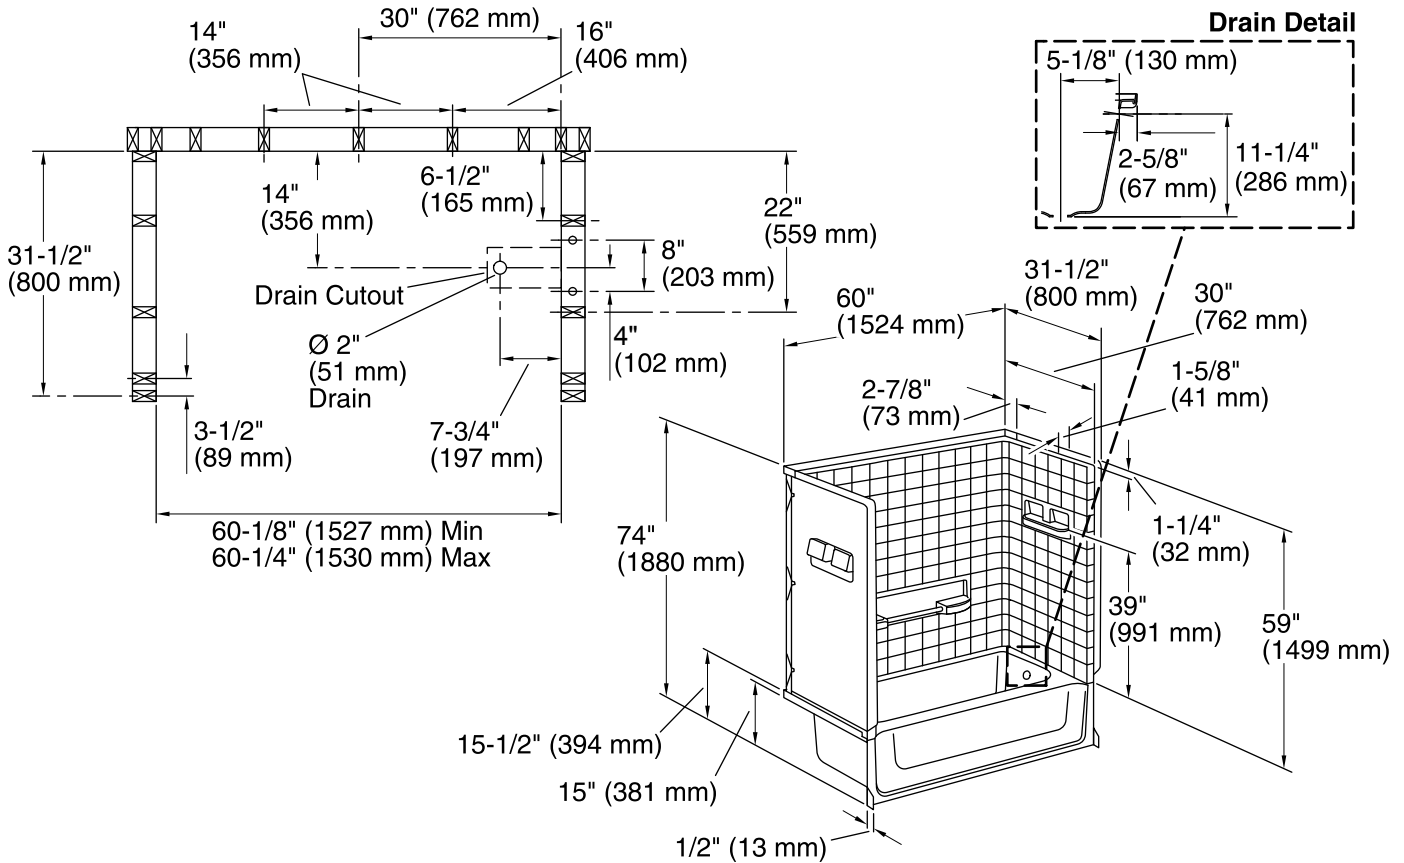

Features

- Durable swirl gloss finish.
- Modular design allows it to be moved around corners and through doorways with ease.
- Convenient shelving and acrylic towel bar on back wall.
- 15" (381 mm) bath depth (floor to top of threshold).
- 60" (1524 mm) x 30" (762 mm) x 72-3/4" (1848 mm) complete unit finished dimensions.

Components

Product includes:

61041120 60" Bath

61044100 60" Bath/Shower Wall Set

Codes/Standards

CSA B45.5/IAPMO Z124

ASTM E162

ASTM E662

- | | | |
|--|----|---------|
|  | 0 | White |
|  | 96 | Biscuit |

Technical Information

All product dimensions are nominal.

Installation:	3-Wall Alcove
Drain location:	Right
Water depth:	9-3/8" (238 mm)
Water capacity:	44 gal (166.6 L)
Door height required:	57-3/4" (1467 mm)
Door width required:	57-1/2" (1461 mm)

Notes

Measure your actual product for roughing-in details.

Install this product according to the installation guide.

Double studding is recommended for pivot shower door installations.

Studs should be positioned roughly as shown.