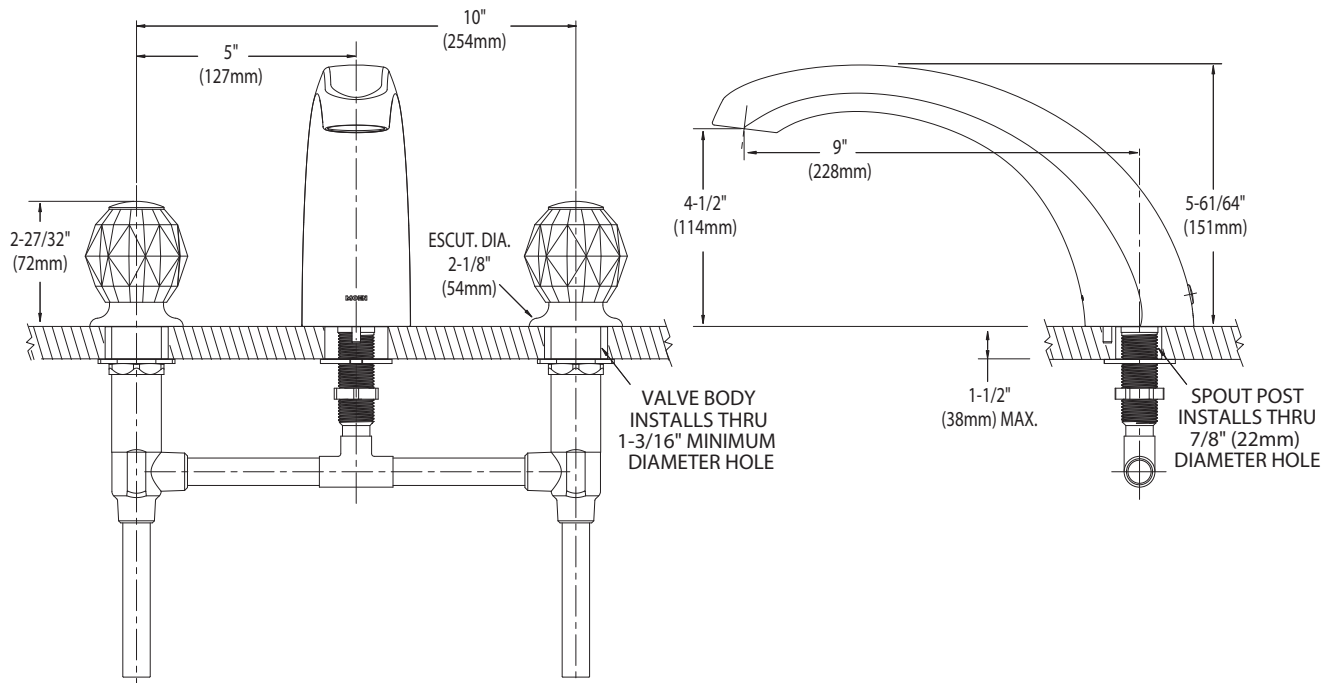

DESCRIPTION

- Metal construction with chrome plated or LifeShine® polished brass finish
- Maximum deck thickness after rough-in 2-1/8"
- The tub fill spout is a slip fit design and the supplies are 1/2" copper tubing.

OPERATION

- Acrylic knob style handles with hot and cold color indicators
- Rotate either handle counterclockwise to open and clockwise to close

FLOW

- Designed to deliver 18 gpm at 40 psi.

CARTRIDGE

- 1248 cartridge design
- Nonmetallic and stainless steel material

CHATEAU® Two-Roman Tub Trim Kit

Model: T999, T999P

Specify with model 64999 rough-in valve

NOTE: THE INSTALLATION SHOWN IS FOR TILE DECKS, THIS VALVE WILL ALSO FIT STEEL, CAST IRON OR PLASTIC DECKS

CRITICAL DIMENSIONS

(DO NOT SCALE)

DESCRIPTION

- Brass construction with chrome plated, LifeShine® polished brass, antique brass or glacier finish
- Designed to be installed on built-up decks to 2-1/8" (max.) thick or on finished decks from 1/4" up to 1-1/2" thick (max.). Refer to illustrations below.
- The tub fill spout is a slip fit design and the supplies are 1/2" copper tubing.