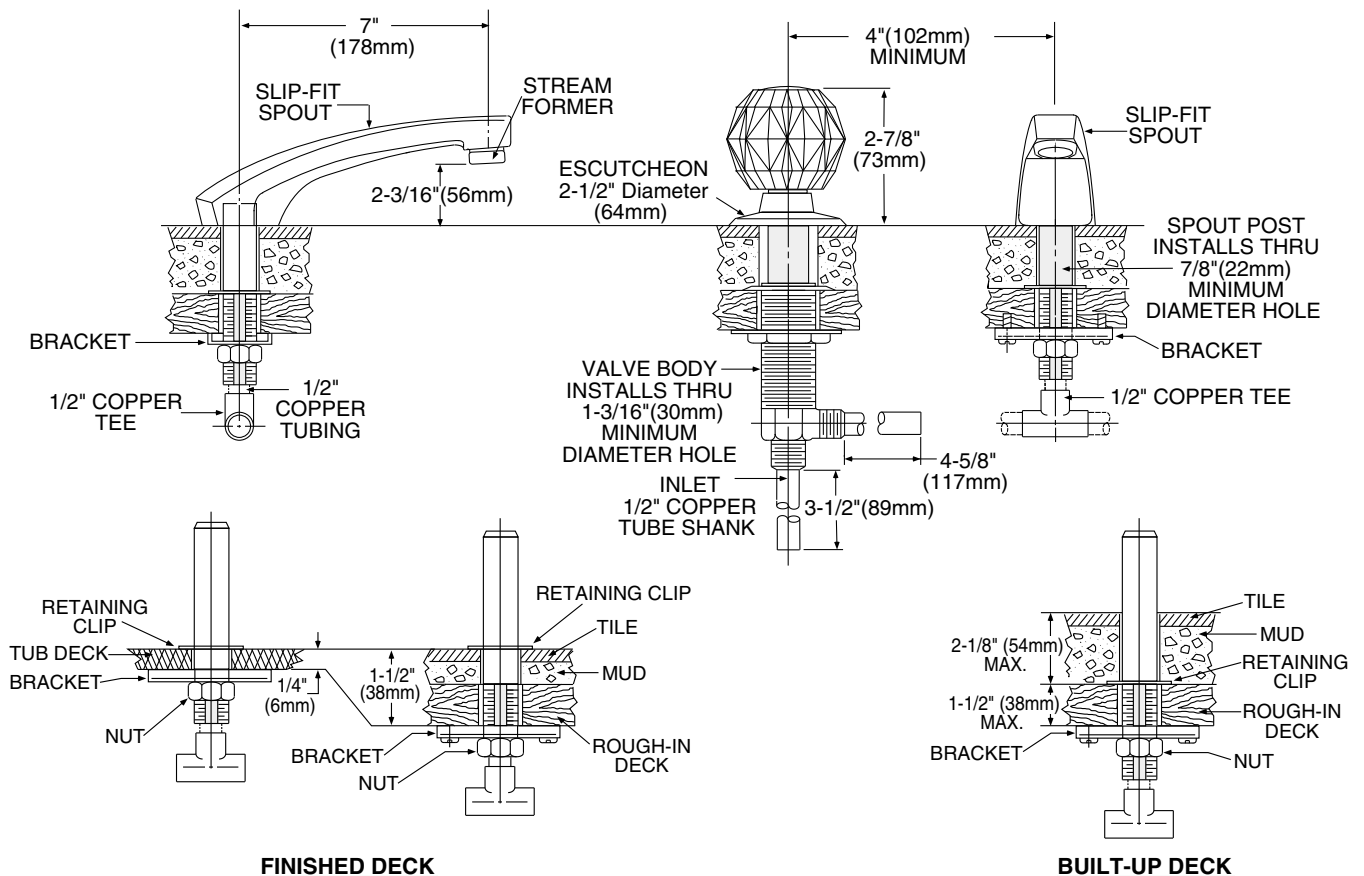

DESCRIPTION

- Metal construction with chrome plated or LifeShine® polished brass finish
- Maximum deck thickness after rough-in 2-1/8"
- The tub fill spout is a slip fit design and the supplies are 1/2" copper tubing.

(DO NOT SCALE)

DESCRIPTION

- Brass construction with chrome plated, LifeShine® polished brass, antique brass or glacier finish
- Designed to be installed on built-up decks to 2-1/8" (max.) thick or on finished decks from 1/4" up to 1-1/2" thick (max.). Refer to illustrations below.
- The tub fill spout is a slip fit design and the supplies are 1/2" copper tubing.

CHATEAU®

Roman Tub Trim Kit

Specify with model 64999 rough-in valve

Models: T999, *T999A, T999P, *T999W
(Bulk packed 6 per carton)

*T999A Discontinued 2/1/2000

*T999W Discontinued 2/1/2004

NOTE: THE INSTALLATION SHOWN IS FOR TILE DECKS, THIS VALVE WILL ALSO FIT STEEL, CAST IRON OR PLASTIC DECKS

CRITICAL DIMENSIONS

(DO NOT SCALE)