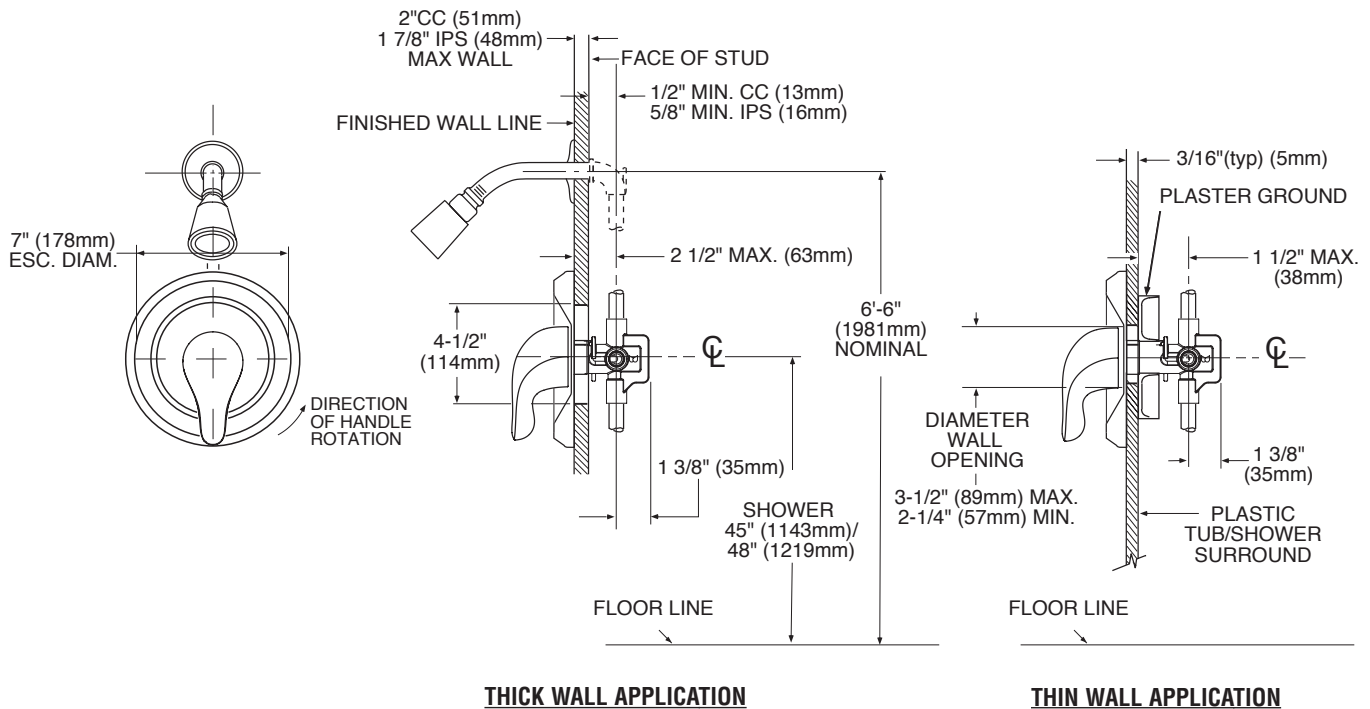

DESCRIPTION

- Metal construction with chrome plated or brushed chrome finish
- Includes showerhead, arm and flange

OPERATION

- Handle operates counterclockwise through a 270° arc with off at 6 o'clock and maximum hot at the 9 o'clock position. Shut off in clockwise direction
- Adjustable temperature limit stop to control maximum hot water temperature
- Pressure balancing mechanism maintains selected discharge temperature to $\pm 2^\circ$

FLOW

- Showerhead limited to 2.5 gpm (9.5 L/min)

CARTRIDGE

- Nonmetallic/nonferrous and stainless steel materials
- Accommodates back to back installations

STANDARDS

- Third party certified by CSA to meet CSA B-125, ASME A112.18.1M and all applicable requirements referenced therein and complies with the applicable requirements of ANSI A117.1

Models: TL182, TL182BC
(Bulk Packed 12 per carton)

CRITICAL DIMENSIONS

(DO NOT SCALE)

ADA symbol applies to shower valve control only.

DESCRIPTION

- Metal construction with chrome plated finish
- Includes showerhead, arm and flange