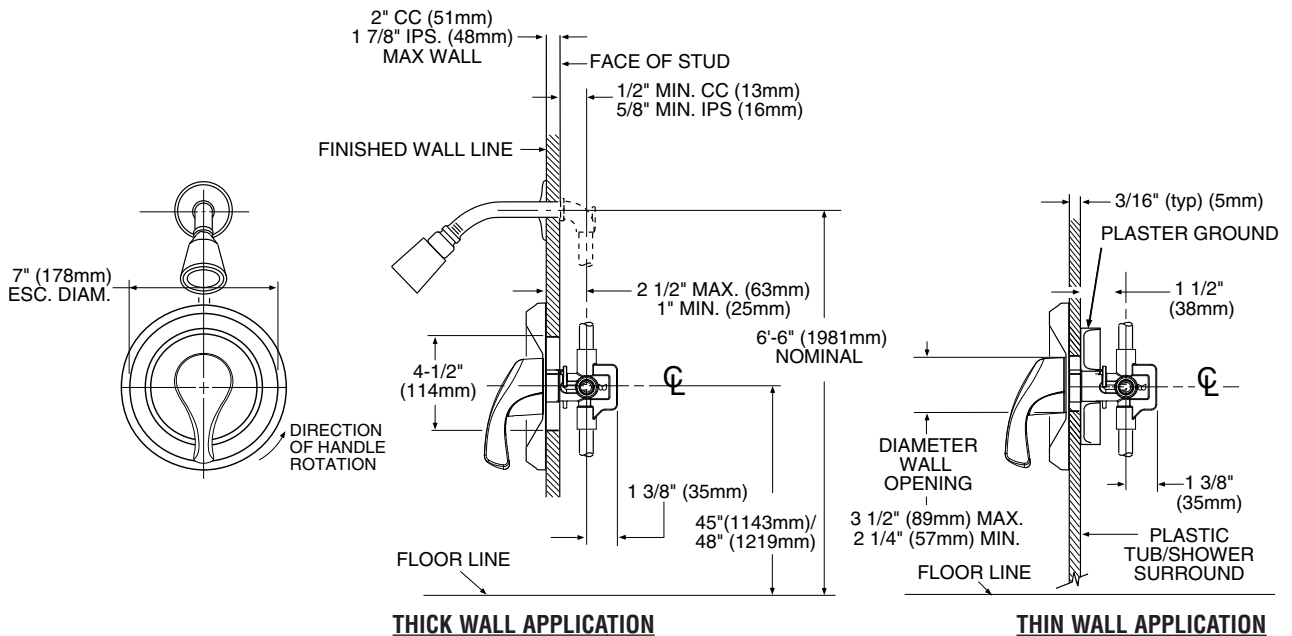

CRITICAL DIMENSIONS

(DO NOT SCALE)

ADA symbol applies to shower valve control only.