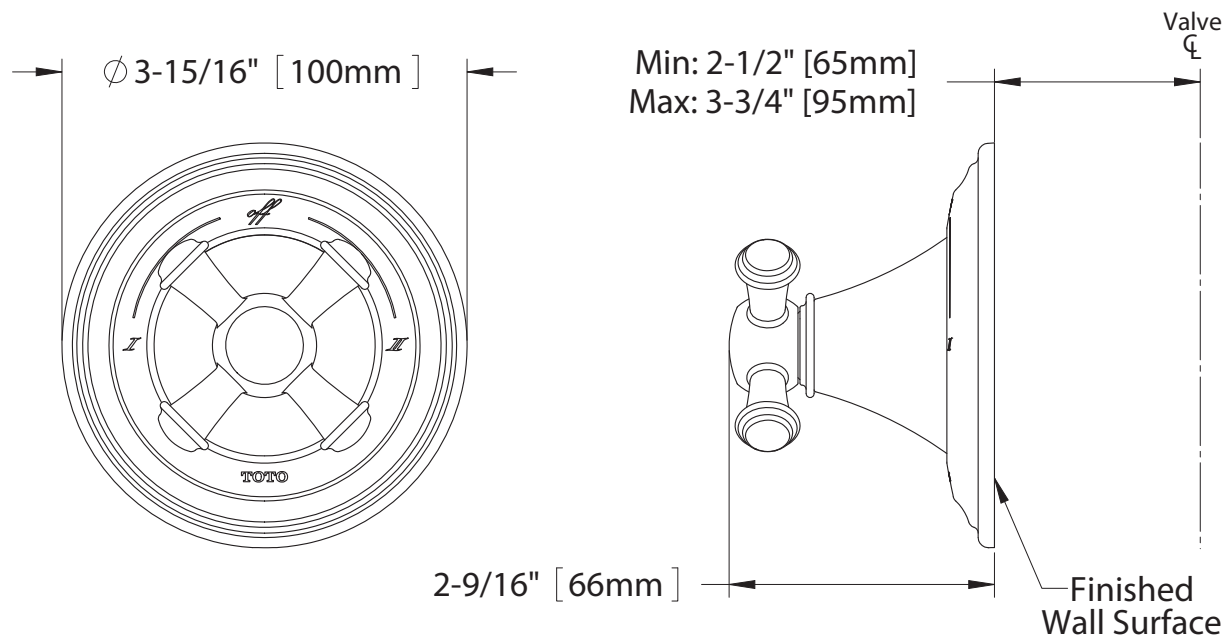

Vivian™ Two-Way Diverter Trim with Off, Cross Handle

FEATURES

- Consistent trim appearance regardless of valve installation depth
- Integrated off position
- For use with the Two-Way Diverter Valve with Off (TSMV)

PRODUCT SPECIFICATION

Two-way diverter trim with off shall be TOTO Model TS220D#____ and required valve shall be TSMV sold separately.

TS220D

Vivian™ Two-Way Diverter Trim with Off, Cross Handle

SPECIFICATIONS

- Warranty Lifetime Limited Warranty (Residential Use)
One Year (Commercial Use)
- Material Brass
- Shipping Weight 1.6 lbs.
- Shipping Dimensions 7"L x 3-1/2"W x 4"H

INSTALLATION NOTES

VALVE REQUIRED:
Two-way diverter valve with off model TSMV sold separately.