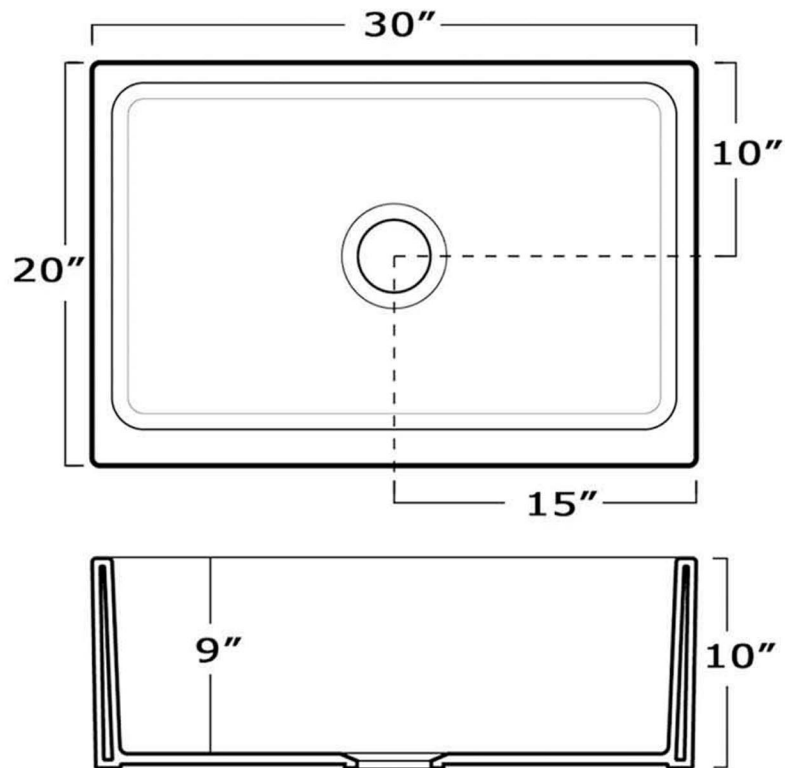

WHQ330

* Farmhaus Fireclay sinks may hae slight cvariations in size - We recommend that the sink be on site when cabinets are being ordered or manufactured.

LIVE WITH STYLE!