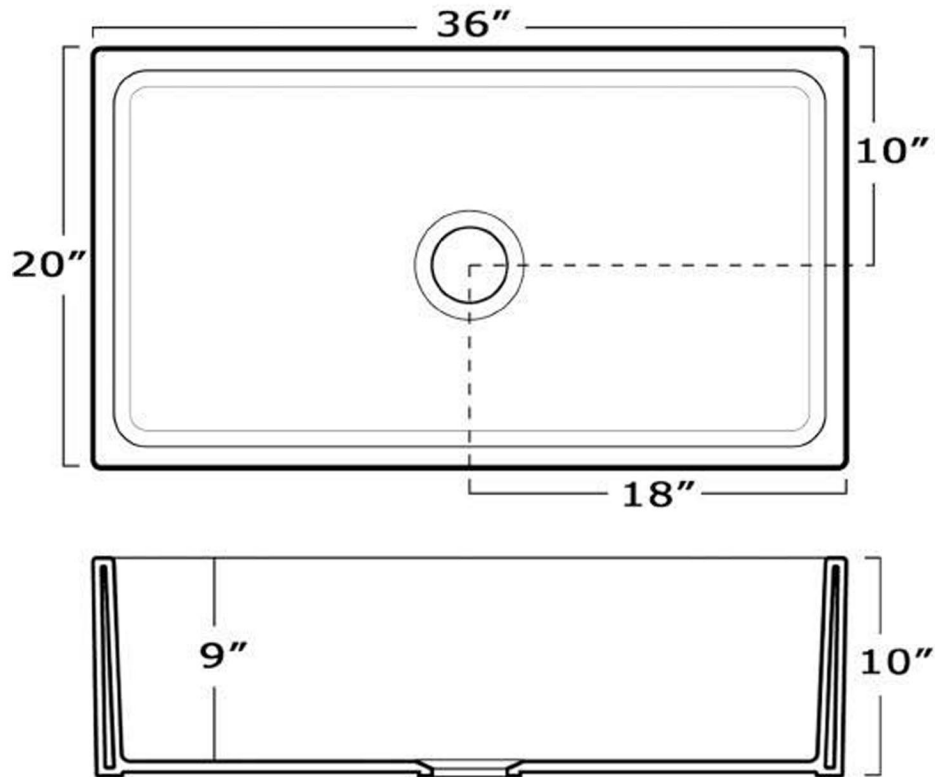

WHQ536

* Farmhaus Fireclay sinks may hae slight cvariations in size - We recommend that the sink be on site when cabinets are being ordered or manufactured.

LIVE WITH STYLE!