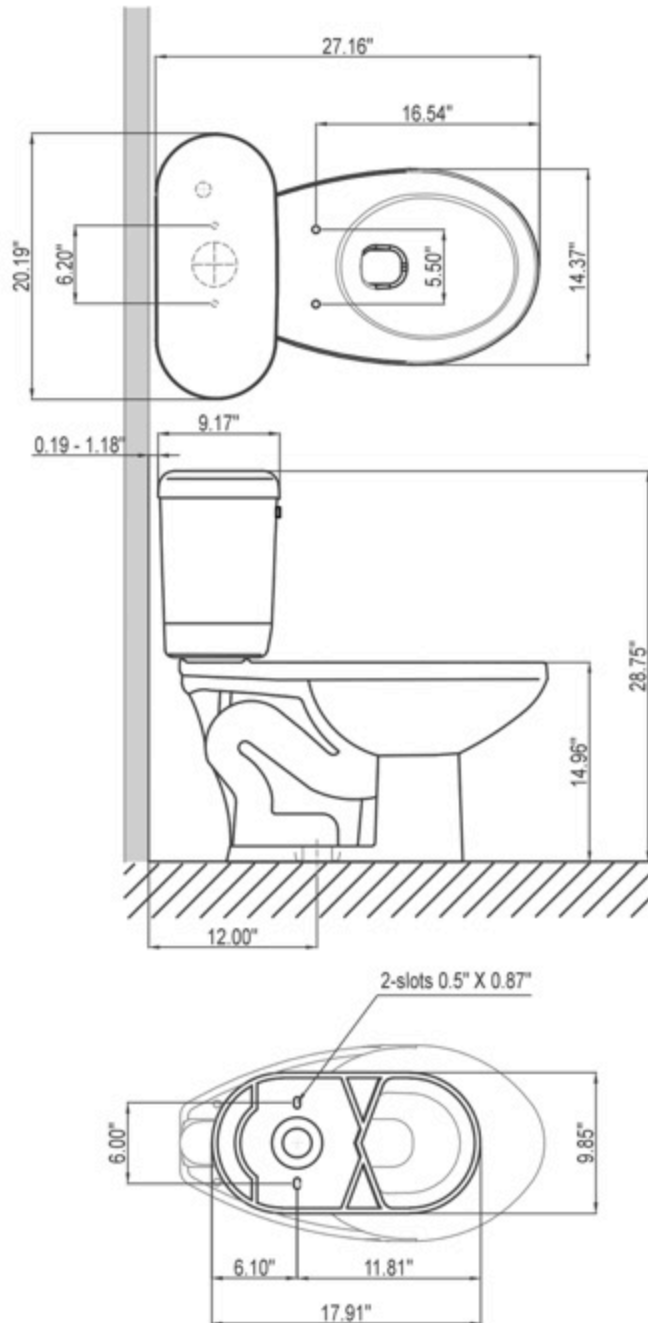

With Western the water savings are significant and maintenance is minimal.

- Round front bowl.
- Oval tank design with new lower profile installation.
- Sani-Glazed trapway gives years of sanitary, trouble free use.
- Full size water surface and seal for a clean and sanitary bowl.
- Quick-Install tank to bowl fittings speed installation and helps reduce potential leaks.
- Front mount color matched handle.
- Available in Western White and Cashmere.
- Seat not included.
- All Western products are IAPMO tested and meet or exceed  standards.
- Certified by IAPMO to meet or exceed the EPA WaterSense standards.

## PHYSICAL PROPERTIES

Model: **B822 / T5ULF**

Water Surface: **8.30 x 9.60**

Water Seal: **2.55"**

Ball Passed: **2.00"**

Ball Passed Diameter: **2.00"**

Water Consumption: **1.28 gpf**

Shipping Weight: **44 lbs., bowl**  
**30 lbs., tank**

Shipping Cube: **3.63 ft., bowl**  
**1.51 ft., tank**

Minimum Rough-in: **11.00"**

Fill Valve: **A1241020108**

Flush Valve: **A2101014**

Tank Lever: **A620403**

**IMPORTANT:** These dimensions are nominal and vary within the range of tolerances established by ASME standard A112.19.2.