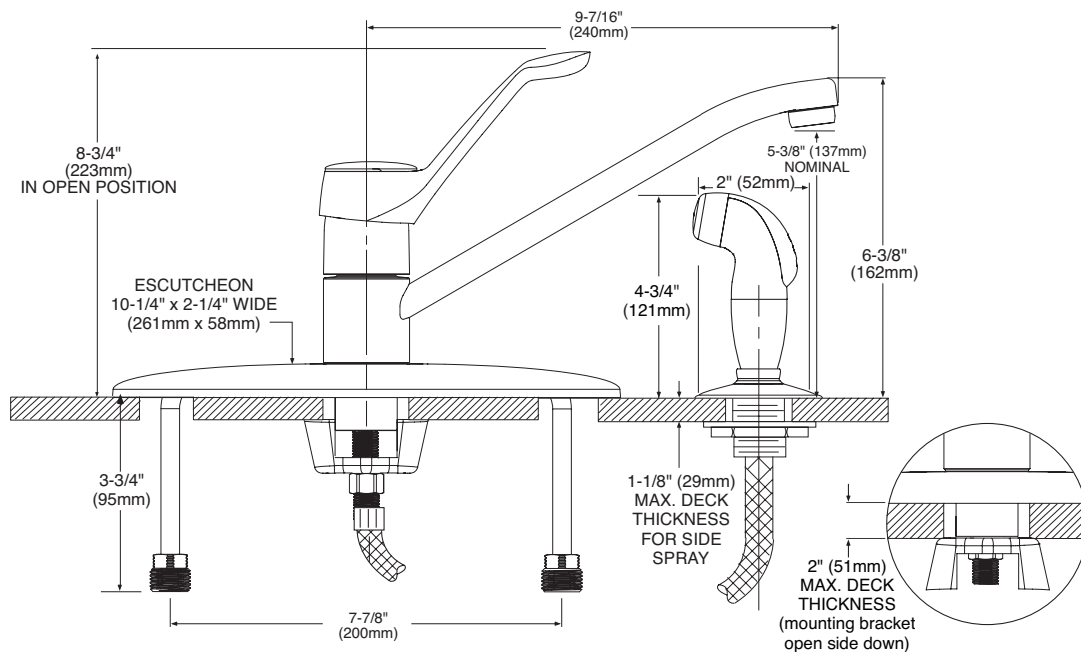

Buy it for looks. Buy it for life.®

Specifications

FAUCET DESCRIPTION

- Metal construction with either chrome plated, decorative glacier, Ivory, brushed platinum, sand, or glacier finishes
- 1/2" IPS connections will accept standard ball nose connection for 3/8" tubing
- Includes Protégé side spray

Models: 7430, 7430S, 7430SLP, 7430V, 7430W, 87430, 87430CP, 87430SLP, 87430V, 87430W

Bulk Model: 67430
(bulk packed 12 per carton)

NOTE: DESIGNED TO INSTALL THROUGH
4 HOLES 1-1/4" (32mm) MIN. DIA. AND 4" (102mm)
ON CENTER.