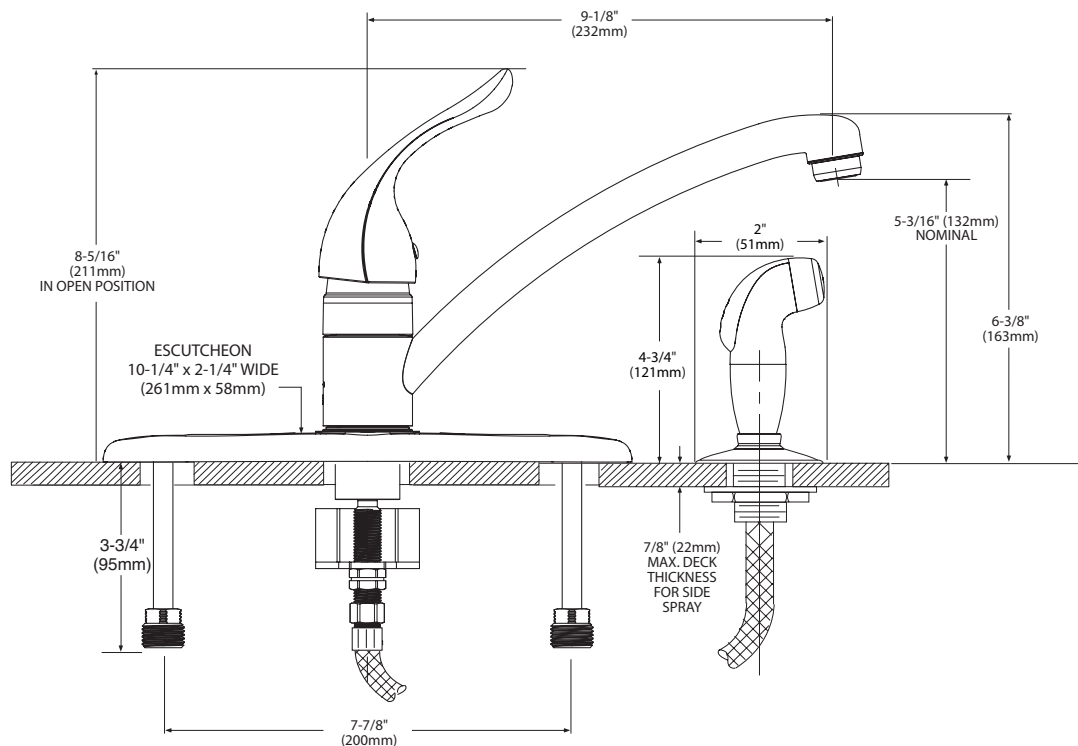

Models: 7430, 7430BC, 7430V, 7430W

Bulk Model: 67430
(bulk packed 12 per carton)

NOTE: DESIGNED TO INSTALL THROUGH
4 HOLES 1-1/4" (32mm) MIN. DIA. AND 4" (102mm)
ON CENTER.

CRITICAL DIMENSIONS

(DO NOT SCALE)

Buy it for looks. Buy it for life.®

Specifications

FAUCET DESCRIPTION

- Metal construction with either chrome plated, decorative glacier, Ivory, brushed platinum, sand, or glacier finishes
- 1/2" IPS connections will accept standard ball nose connection for 3/8" tubing
- Includes Protégé side spray